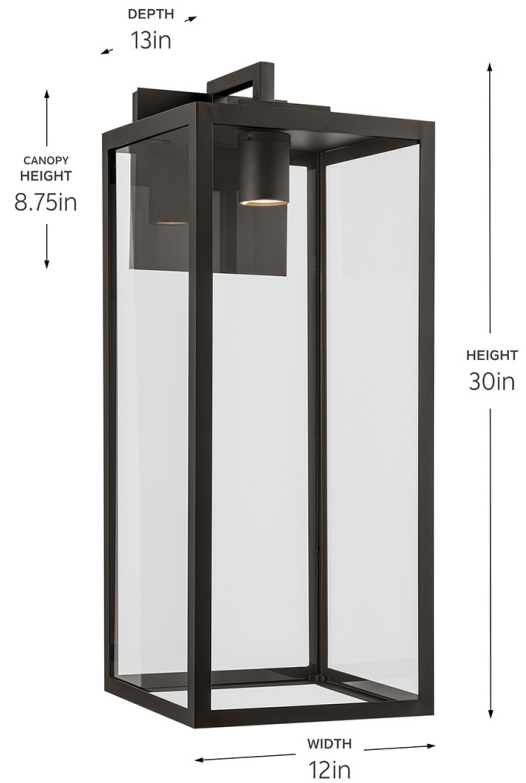

SPECIFICATIONS

Certifications/Qualifications

ADA Compliant	No
Prop65	Yes
DarkSky Approved	Yes
Location Rating	Wet
	kichler.com/warranty

Dimensions

Height	30"
Width	12"
Height From Center Of Wall Opening (Spec Sheet)	5.25"
Depth	13"
Weight	18.4 LBS
Canopy Height	8.75"
Canopy Width	8"
Canopy Depth	1.25"

Electrical

Input Voltage	120 V

Light Source

Light Source	Bulb
Lamp Included	Not Included
# Of Bulbs/LED Modules	1
Max Or Nominal Watt	50 W
Max Wattage/Range	50
Lamp Type	MR16
Socket Type	GU10 (10mm Twist and Lock)

Mounting/Installation

Interior/Exterior	Exterior Product
Mounting Weight	6 LBS
Lead Wire Length	6
Wire Connectors	Wire Nuts

FIXTURE ATTRIBUTES

Housing/Glass

Primary Material	Aluminum

Outer Shade Details

Type	Shade
Location	Outer
Material	Glass
Material Description	Clear
Shape	Rectangle
Length	26.75"
Height	0.25"
Width	11.25"

Inner Shade Details

Type	Shade
Location	Inner
Material	Metal
Material Description	Olde Bronze
Shape	Cylinder
Height	3.25"
Diameter	2.5"

Product/Ordering Information

SKU	59114OZDS
Finish	Olde Bronze
UPC	783927075855

Finishes

ALSO IN THIS FAMILY