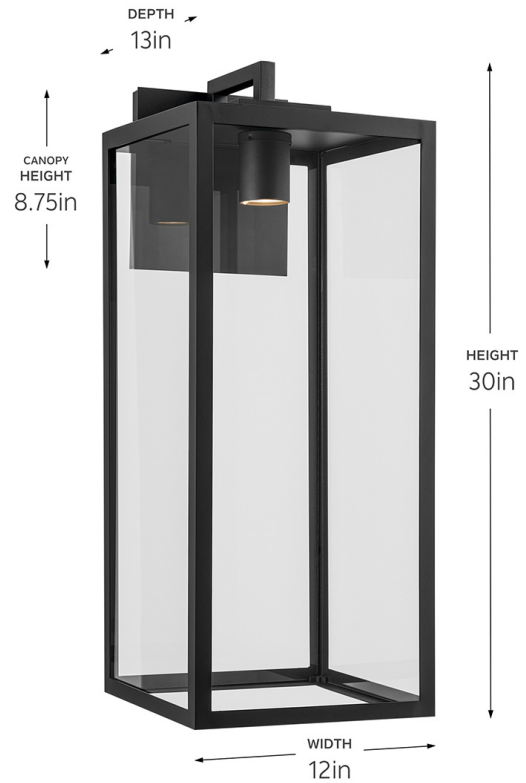

SPECIFICATIONS

Certifications/Qualifications

ADA Compliant	No
Prop65	Yes
DarkSky Approved	Yes
Location Rating	Wet
	kichler.com/warranty

Dimensions

Height	30"
Width	12"
Height From Center Of Wall Opening (Spec Sheet)	5.25"
Depth	13"
Weight	18.4 LBS
Canopy Height	8.75"
Canopy Width	8"
Canopy Depth	1.25"

Electrical

Input Voltage	120 V

Light Source

Light Source	Bulb
Lamp Included	Not Included
# Of Bulbs/LED Modules	1
Max Or Nominal Watt	50 W
Max Wattage/Range	50
Lamp Type	MR16
Socket Type	GU10 (10mm Twist and Lock)

Mounting/Installation

Interior/Exterior	Exterior Product
Mounting Weight	6 LBS
Lead Wire Length	6
Wire Connectors	Wire Nuts

FIXTURE ATTRIBUTES

Housing/Glass

Primary Material	Aluminum

Outer Shade Details

Type	Shade
Location	Outer
Material	Glass
Material Description	Clear
Shape	Rectangle
Length	26.75"
Height	0.25"
Width	11.25"

Inner Shade Details

Type	Shade
Location	Inner
Material	Metal
Material Description	Textured Black
Shape	Cylinder
Height	3.5"
Diameter	2.5"

Product/Ordering Information

Sku	59114BKTDS
Finish	Textured Black
UPC	783927075848

Finishes

ALSO IN THIS FAMILY