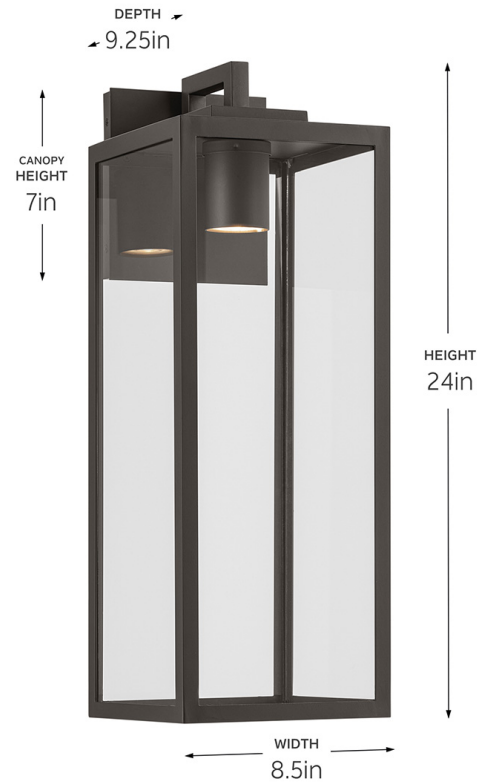

SPECIFICATIONS

Certifications/Qualifications

ADA Compliant	No
Prop65	Yes
DarkSky Approved	Yes
Location Rating	Wet
	kichler.com/warranty

Dimensions

Height	24"
Width	8.5"
Height From Center Of Wall Opening (Spec Sheet)	4.25"
Depth	9.25"
Weight	10.25 LBS
Canopy Height	7"
Canopy Width	6.5"
Canopy Depth	1"

Electrical

Input Voltage	120 V

Light Source

Light Source	Bulb
Lamp Included	Not Included
# Of Bulbs/LED Modules	1
Max Or Nominal Watt	50 W
Max Wattage/Range	50
Lamp Type	MR16
Socket Type	GU10 (10mm Twist and Lock)

Mounting/Installation

Interior/Exterior	Exterior Product
Mounting Weight	3.8 LBS
Lead Wire Length	6
Wire Connectors	Wire Nuts

FIXTURE ATTRIBUTES

Housing/Glass

Primary Material	Aluminum

Outer Shade Details

Type	Shade
Location	Outer
Material	Glass
Material Description	Clear
Shape	Rectangle
Length	21.25"
Height	0.25"
Width	7.75"

Inner Shade Details

Type	Shade
Location	Inner
Material	Metal
Material Description	Olde Bronze
Shape	Cylinder
Height	3.25"
Diameter	2.5"

Product/Ordering Information

SKU	59113OZDS
Finish	Olde Bronze
UPC	783927075831

Finishes

ALSO IN THIS FAMILY