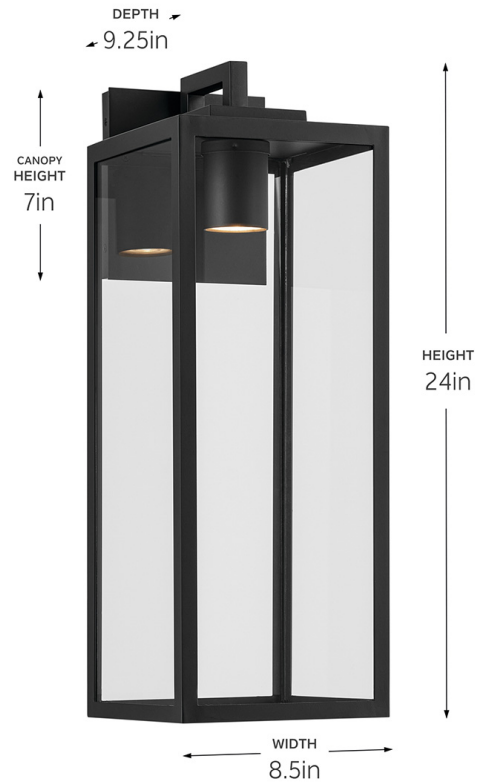

SPECIFICATIONS

Certifications/Qualifications

ADA Compliant	No
Prop65	Yes
DarkSky Approved	Yes
Location Rating	Wet
	kichler.com/warranty

Dimensions

Height	24"
Width	8.5"
Height From Center Of Wall Opening (Spec Sheet)	4.25"
Depth	9.25"
Weight	10.25 LBS
Canopy Height	7"
Canopy Width	6.5"
Canopy Depth	1"

Electrical

Input Voltage	120 V

Light Source

Light Source	Bulb
Lamp Included	Not Included
# Of Bulbs/LED Modules	1
Max Or Nominal Watt	50 W
Max Wattage/Range	50
Lamp Type	MR16
Socket Type	GU10 (10mm Twist and Lock)

Mounting/Installation

Interior/Exterior	Exterior Product
Mounting Weight	3.8 LBS
Lead Wire Length	6
Wire Connectors	Wire Nuts

FIXTURE ATTRIBUTES

Housing/Glass

Primary Material	Aluminum

Outer Shade Details

Type	Shade
Location	Outer
Material	Glass
Material Description	Clear
Shape	Rectangle
Length	21.25"
Height	0.25"
Width	7.75"

Inner Shade Details

Type	Shade
Location	Inner
Material	Metal
Material Description	Textured Black
Shape	Cylinder
Height	3.5"
Diameter	2.5"

Product/Ordering Information

SKU	59113BKTDS
Finish	Textured Black
UPC	783927075824

Finishes

ALSO IN THIS FAMILY