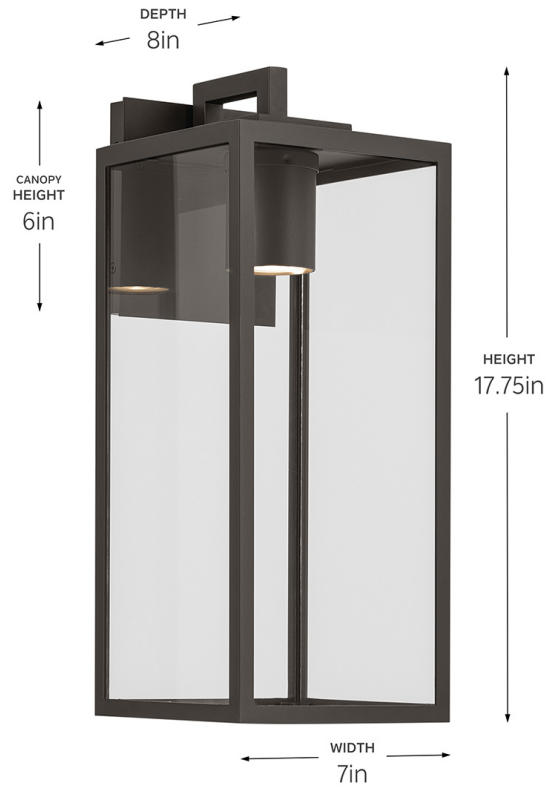

SPECIFICATIONS

Certifications/Qualifications

ADA Compliant	No
Prop65	Yes
DarkSky Approved	Yes
Location Rating	Wet
	kichler.com/warranty

Dimensions

Height	17.75"
Width	7"
Height From Center Of Wall Opening (Spec Sheet)	3.75"
Depth	8"
Weight	6.6 LBS
Canopy Height	6"
Canopy Width	5"
Canopy Depth	1"

Electrical

Input Voltage	120 V

Light Source

Light Source	Bulb
Lamp Included	Not Included
# Of Bulbs/LED Modules	1
Max Or Nominal Watt	50 W
Max Wattage/Range	50
Lamp Type	MR16
Socket Type	GU10 (10mm Twist and Lock)

Mounting/Installation

Interior/Exterior	Exterior Product
Mounting Weight	2.6 LBS
Lead Wire Length	6
Wire Connectors	Wire Nuts

FIXTURE ATTRIBUTES

Housing/Glass

Primary Material	Aluminum

Outer Shade Details

Type	Shade
Location	Outer
Material	Glass
Material Description	Clear
Shape	Rectangle
Length	15.5"
Height	0.25"
Width	6.5"

Inner Shade Details

Type	Shade
Location	Inner
Material	Metal
Material Description	Olde Bronze
Shape	Cylinder
Height	3.25"
Diameter	2.5"

Product/Ordering Information

SKU	59112OZDS
Finish	Olde Bronze
UPC	783927075800

Finishes

ALSO IN THIS FAMILY