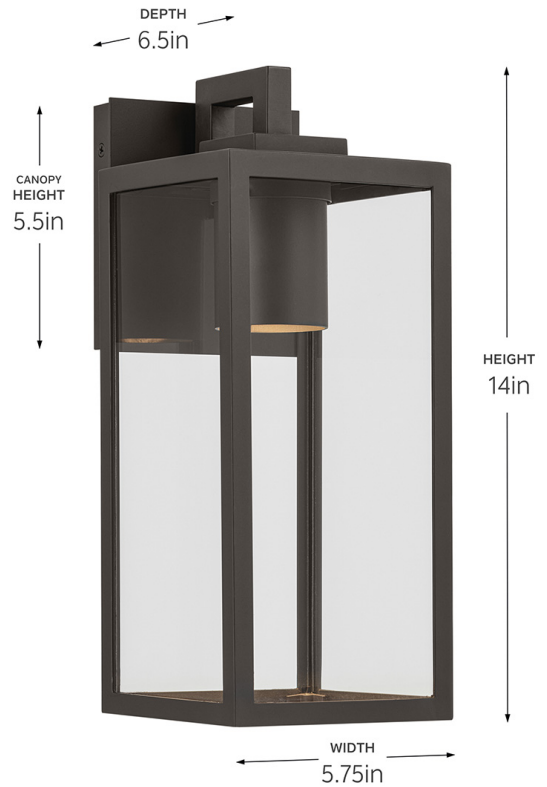

SPECIFICATIONS

Certifications/Qualifications

ADA Compliant	No
Prop65	Yes
DarkSky Approved	Yes
Location Rating	Wet
	kichler.com/warranty

Dimensions

Height	14"
Width	5.75"
Height From Center Of Wall Opening (Spec Sheet)	3.5"
Depth	6.5"
Weight	4.4 LBS
Canopy Height	5.5"
Canopy Width	4.75"
Canopy Depth	1"

Electrical

Input Voltage	120 V

Light Source

Light Source	Bulb
Lamp Included	Not Included
# Of Bulbs/LED Modules	1
Max Or Nominal Watt	50 W
Max Wattage/Range	50
Lamp Type	MR16
Socket Type	GU10 (10mm Twist and Lock)

Mounting/Installation

Interior/Exterior	Exterior Product
Mounting Weight	2 LBS
Lead Wire Length	6
Wire Connectors	Wire Nuts

FIXTURE ATTRIBUTES

Housing/Glass

Primary Material	Aluminum

Outer Shade Details

Type	Shade
Location	Outer
Material	Glass
Material Description	Clear
Shape	Rectangle
Length	11.75"
Height	0.25"
Width	5"

Inner Shade Details

Type	Shade
Location	Inner
Material	Metal
Material Description	Olde Bronze
Shape	Cylinder
Height	3.25"
Diameter	2.5"

Product/Ordering Information

SKU	59111OZDS
Finish	Olde Bronze
UPC	783927075787

Finishes

ALSO IN THIS FAMILY