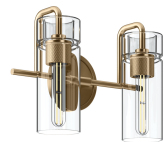

SPECIFICATIONS

Certifications/Qualifications

ADA Compliant	No
Prop65	Yes
Location Rating	Damp
	kichler.com/warranty

Dimensions

Height	10.25"
Width	24"
Height From Center Of Wall Opening (Spec Sheet)	5.25"
Depth	6.5"
Weight	5.91 LBS
Canopy Width	5"
Canopy Depth	1"

Mounting/Installation

Interior/Exterior	Interior Product
Mounting Weight	2.51 LBS
Install Glass Up Or Down	Both
Lead Wire Length	8

FIXTURE ATTRIBUTES

Housing/Glass

Primary Material	Steel
------------------	-------

Outer Shade Details

Type	Shade
Location	Outer
Material	Glass
Material Description	Clear
Shape	Cylinder
Height	9"
Diameter	3.75"

Product/Ordering Information

SKU	55252PN
Finish	Polished Nickel
UPC	783927091039

Finishes

- Black
- Brushed Nickel
- Champagne Bronze™
- Polished Nickel

ALSO IN THIS FAMILY

55250BK

55250CPZ

55250NI

55250PN

55251BK