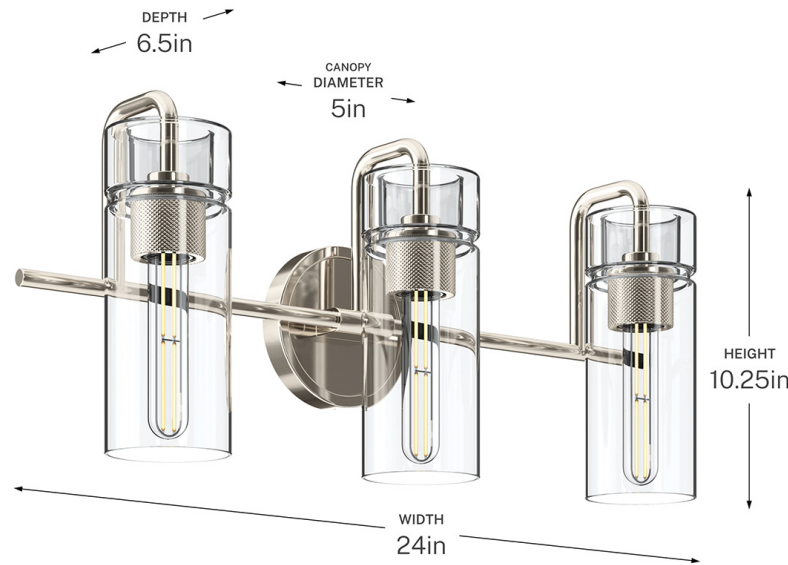

SPECIFICATIONS

Certifications/Qualifications

ADA Compliant	No
Prop65	Yes
Location Rating	Damp
	kichler.com/warranty

Dimensions

Height	10.25"
Width	24"
Height From Center Of Wall Opening (Spec Sheet)	5.25"
Depth	6.5"
Weight	5.91 LBS
Canopy Width	5"
Canopy Depth	1"

Electrical

Input Voltage	120 V

Light Source

Light Source	Bulb
Lamp Included	Not Included
# Of Bulbs/LED Modules	3
Max Or Nominal Watt	75 W
Lamp Type	T10
Socket Type	E26 (Medium)
Dimmable	Yes

Mounting/Installation

Interior/Exterior	Interior Product
Mounting Weight	2.51 LBS
Install Glass Up Or Down	Both
Lead Wire Length	8

FIXTURE ATTRIBUTES

Housing/Glass

Primary Material	Steel

Outer Shade Details

Type	Shade
Location	Outer
Material	Glass
Material Description	Clear
Shape	Cylinder
Height	9"
Diameter	3.75"

Product/Ordering Information

SKU	55252PN
Finish	Polished Nickel
UPC	783927091039

Finishes

- Black
- Brushed Nickel
- Champagne Bronze™
- Polished Nickel

ALSO IN THIS FAMILY

55251BK

55251CPZ