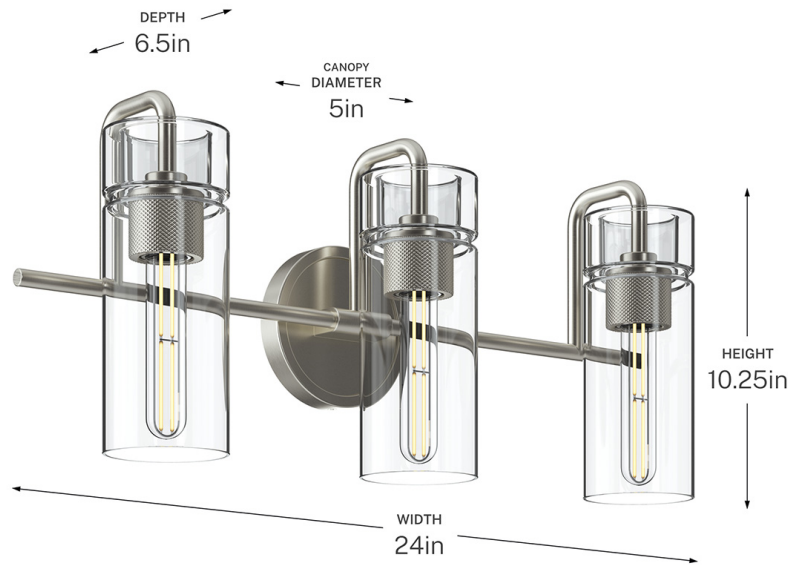

SPECIFICATIONS

Certifications/Qualifications

ADA Compliant	No
Prop65	Yes
Location Rating	Damp
	kichler.com/warranty

Dimensions

Height	10.25"
Width	24"
Height From Center Of Wall Opening (Spec Sheet)	5.25"
Depth	6.5"
Weight	5.91 LBS
Canopy Width	5"
Canopy Depth	1"

Electrical

Input Voltage	120 V

Light Source

Light Source	Bulb
Lamp Included	Not Included
# Of Bulbs/LED Modules	3
Max Or Nominal Watt	75 W
Lamp Type	T10
Socket Type	E26 (Medium)
Dimmable	Yes

Mounting/Installation

Interior/Exterior	Interior Product
Mounting Weight	2.51 LBS
Install Glass Up Or Down	Both
Lead Wire Length	8

FIXTURE ATTRIBUTES

Housing/Glass

Primary Material	Steel

Outer Shade Details

Type	Shade
Location	Outer
Material	Glass
Material Description	Clear
Shape	Cylinder
Height	9"
Diameter	3.75"

Product/Ordering Information

SKU	55252NI
Finish	Brushed Nickel
UPC	783927091022

Finishes

- Black
- Brushed Nickel
- Champagne Bronze™
- Polished Nickel

ALSO IN THIS FAMILY

55251BK

55251CPZ