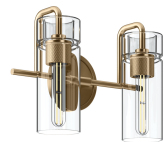

SPECIFICATIONS

Certifications/Qualifications

ADA Compliant	No
Prop65	Yes
Location Rating	Damp
	kichler.com/warranty

Dimensions

Height	10.25"
Width	24"
Height From Center Of Wall Opening (Spec Sheet)	5.25"
Depth	6.5"
Weight	5.91 LBS
Canopy Width	5"
Canopy Depth	1"

Mounting/Installation

Interior/Exterior	Interior Product
Mounting Weight	2.51 LBS
Install Glass Up Or Down	Both
Lead Wire Length	8

FIXTURE ATTRIBUTES

Housing/Glass

Primary Material	Steel
------------------	-------

Outer Shade Details

Type	Shade
Location	Outer
Material	Glass
Material Description	Clear
Shape	Cylinder
Height	9"
Diameter	3.75"

Product/Ordering Information

SKU	55252NI
Finish	Brushed Nickel
UPC	783927091022

Finishes

- Black
- Brushed Nickel
- Champagne Bronze™
- Polished Nickel

ALSO IN THIS FAMILY

55250BK

55250CPZ

55250NI

55250PN

55251BK