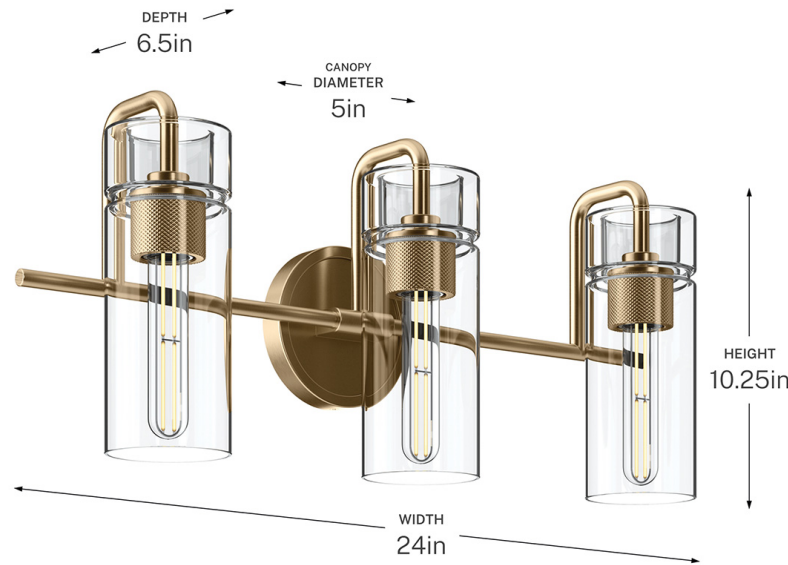

SPECIFICATIONS

Certifications/Qualifications

ADA Compliant	No
Prop65	Yes
Location Rating	Damp
	kichler.com/warranty

Dimensions

Height	10.25"
Width	24"
Height From Center Of Wall Opening (Spec Sheet)	5.25"
Depth	6.5"
Weight	5.91 LBS
Canopy Width	5"
Canopy Depth	1"

Electrical

Input Voltage	120 V

Light Source

Light Source	Bulb
Lamp Included	Not Included
# Of Bulbs/LED Modules	3
Max Or Nominal Watt	75 W
Lamp Type	T10
Socket Type	E26 (Medium)
Dimmable	Yes

Mounting/Installation

Interior/Exterior	Interior Product
Mounting Weight	2.51 LBS
Install Glass Up Or Down	Both
Lead Wire Length	8

FIXTURE ATTRIBUTES

Housing/Glass

Primary Material	Steel

Outer Shade Details

Type	Shade
Location	Outer
Material	Glass
Material Description	Clear
Shape	Cylinder
Height	9"
Diameter	3.75"

Product/Ordering Information

SKU	55252CPZ
Finish	Champagne Bronze™
UPC	783927091046

Finishes

- Black
- Brushed Nickel
- Champagne Bronze™
- Polished Nickel

ALSO IN THIS FAMILY

55251BK

55251CPZ