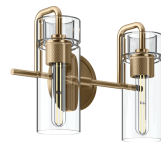

SPECIFICATIONS

Certifications/Qualifications

ADA Compliant	No
Prop65	Yes
Location Rating	Damp
	kichler.com/warranty

Dimensions

Height	10.25"
Width	24"
Height From Center Of Wall Opening (Spec Sheet)	5.25"
Depth	6.5"
Weight	5.91 LBS
Canopy Width	5"
Canopy Depth	1"

Mounting/Installation

Interior/Exterior	Interior Product
Mounting Weight	2.51 LBS
Install Glass Up Or Down	Both
Lead Wire Length	8

FIXTURE ATTRIBUTES

Housing/Glass

Primary Material	Steel
------------------	-------

Outer Shade Details

Type	Shade
Location	Outer
Material	Glass
Material Description	Clear
Shape	Cylinder
Height	9"
Diameter	3.75"

Product/Ordering Information

SKU	55252CPZ
Finish	Champagne Bronze™
UPC	783927091046

Finishes

- Black
- Brushed Nickel
- Champagne Bronze™
- Polished Nickel

ALSO IN THIS FAMILY

55250BK

55250CPZ

55250NI

55250PN

55251BK