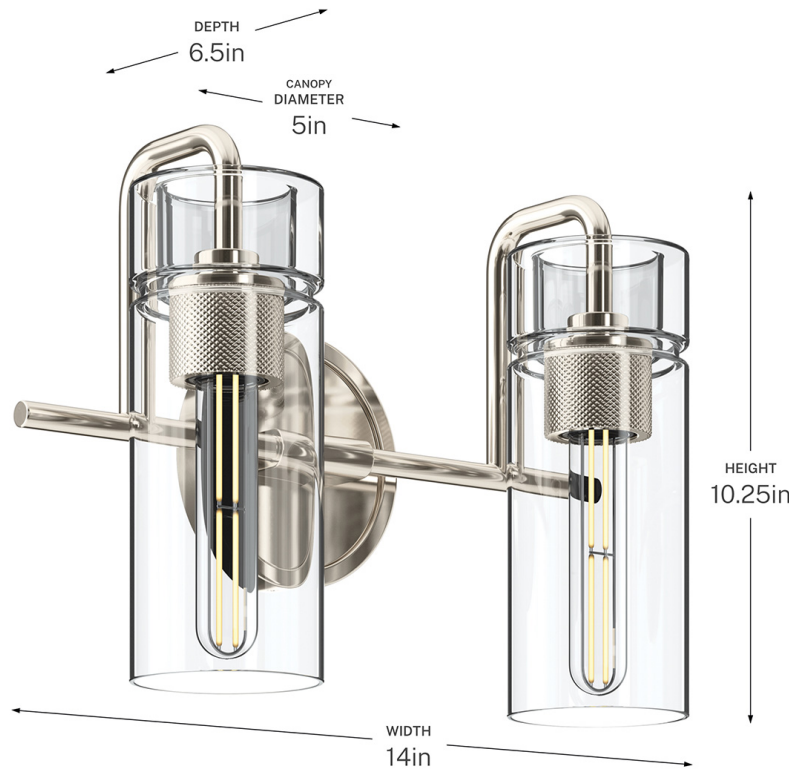

SPECIFICATIONS

Certifications/Qualifications

ADA Compliant	No
Prop65	Yes
Location Rating	Damp
	kichler.com/warranty

Dimensions

Height	10.25"
Width	14"
Height From Center Of Wall Opening (Spec Sheet)	5.25"
Depth	6.5"
Weight	4.26 LBS
Canopy Width	5"
Canopy Depth	1"

Electrical

Input Voltage	120 V

Light Source

Light Source	Bulb
Lamp Included	Not Included
# Of Bulbs/LED Modules	2
Max Or Nominal Watt	75 W
Lamp Type	T10
Socket Type	E26 (Medium)
Dimmable	Yes

Mounting/Installation

Interior/Exterior	Interior Product
Mounting Weight	1.66 LBS
Install Glass Up Or Down	Both
Lead Wire Length	8

FIXTURE ATTRIBUTES

Housing/Glass

Primary Material	Steel

Outer Shade Details

Type	Shade
Location	Outer
Material	Glass
Material Description	Clear
Shape	Cylinder
Height	9"
Diameter	3.75"

Product/Ordering Information

SKU	55251PN
Finish	Polished Nickel
UPC	783927090995

Finishes

- Black
- Brushed Nickel
- Champagne Bronze™
- Polished Nickel

ALSO IN THIS FAMILY

55252BK

55252CPZ