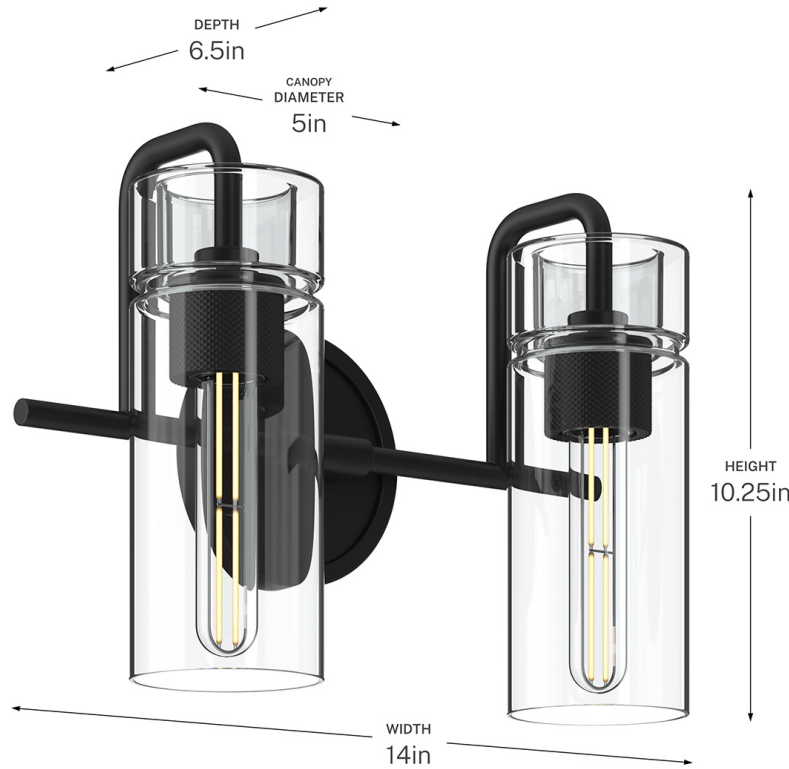

SPECIFICATIONS

Certifications/Qualifications

ADA Compliant	No
Prop65	Yes
Location Rating	Damp
	kichler.com/warranty

Dimensions

Height	10.25"
Width	14"
Height From Center Of Wall Opening (Spec Sheet)	5.25"
Depth	6.5"
Weight	4.26 LBS
Canopy Width	5"
Canopy Depth	1"

Electrical

Input Voltage	120 V

Light Source

Light Source	Bulb
Lamp Included	Not Included
# Of Bulbs/LED Modules	2
Max Or Nominal Watt	75 W
Lamp Type	T10
Socket Type	E26 (Medium)
Dimmable	Yes

Mounting/Installation

Interior/Exterior	Interior Product
Mounting Weight	1.66 LBS
Install Glass Up Or Down	Both
Lead Wire Length	8

FIXTURE ATTRIBUTES

Housing/Glass

Primary Material	Steel

Outer Shade Details

Type	Shade
Location	Outer
Material	Glass
Material Description	Clear
Shape	Cylinder
Height	9"
Diameter	3.75"

Product/Ordering Information

SKU	55251BK
Finish	Black
UPC	783927090988

Finishes

- Black
- Brushed Nickel
- Champagne Bronze™
- Polished Nickel

ALSO IN THIS FAMILY

55252BK

55252CPZ