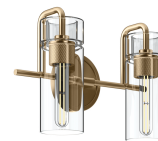

SPECIFICATIONS

Certifications/Qualifications

ADA Compliant	No
Prop65	Yes
Location Rating	Damp
	kichler.com/warranty

Dimensions

Height	16"
Width	5"
Height From Center Of Wall Opening (Spec Sheet)	8.75"
Depth	6.5"
Weight	3 LBS
Canopy Width	5"
Canopy Depth	1"

Mounting/Installation

Interior/Exterior	Interior Product
Mounting Weight	1.04 LBS
Install Glass Up Or Down	Both
Lead Wire Length	8

FIXTURE ATTRIBUTES

Housing/Glass

Primary Material	Steel
------------------	-------

Outer Shade Details

Type	Shade
Location	Outer
Material	Glass
Material Description	Clear
Shape	Cylinder
Height	12"
Diameter	3.75"

Product/Ordering Information

SKU	55250PN
Finish	Polished Nickel
UPC	783927090957

Finishes

- Black
- Brushed Nickel
- Champagne Bronze™
- Polished Nickel

ALSO IN THIS FAMILY

55251BK

55251CPZ

55251NI

55251PN

55252BK