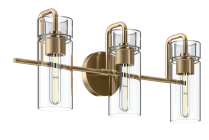

SPECIFICATIONS

Certifications/Qualifications

ADA Compliant	No
Prop65	Yes
Location Rating	Damp
	kichler.com/warranty

Dimensions

Height	16"
Width	5"
Height From Center Of Wall Opening (Spec Sheet)	8.75"
Depth	6.5"
Weight	3 LBS
Canopy Width	5"
Canopy Depth	1"

Mounting/Installation

Interior/Exterior	Interior Product
Mounting Weight	1.04 LBS
Install Glass Up Or Down	Both
Lead Wire Length	8

FIXTURE ATTRIBUTES

Housing/Glass

Primary Material	Steel
------------------	-------

Outer Shade Details

Type	Shade
Location	Outer
Material	Glass
Material Description	Clear
Shape	Cylinder
Height	12"
Diameter	3.75"

Product/Ordering Information

SKU	55250PN
Finish	Polished Nickel
UPC	783927090957

Finishes

- Black
- Brushed Nickel
- Champagne Bronze™
- Polished Nickel

ALSO IN THIS FAMILY

55251BK

55251CPZ

55251NI

55251PN

55252BK