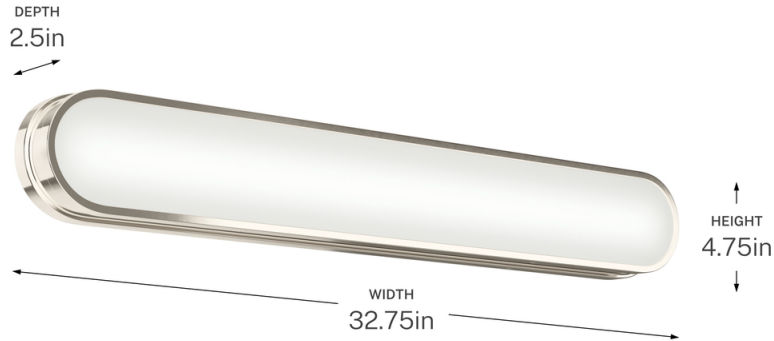

SPECIFICATIONS

Certifications/Qualifications

ADA Compliant	Yes
Prop65	Yes
Location Rating	Damp
	kichler.com/warranty

Dimensions

Height	4.75"
Width	32.75"
Height From Center Of Wall Opening (Spec Sheet)	16.5"
Depth	2.5"
Weight	5.04 LBS
Canopy Height	4.75"
Canopy Width	32.75"
Canopy Depth	1"

Electrical

Input Voltage	120 V

Light Source

Light Source	Integrated LED
Lamp Included	Integrated
# Of Bulbs/LED Modules	1
Max Or Nominal Watt	45 W
Lamp Type	Integrated
Socket Type	Integrated LED
Dimmable	Yes

Mounting/Installation

Interior/Exterior	Interior Product
Mounting Weight	5.04 LBS
Lead Wire Length	6
Wire Connectors	Wire Nuts

FIXTURE ATTRIBUTES

Housing/Glass

Primary Material	Aluminum

Outer Shade Details

Type	Shade
Location	Outer
Material	Glass
Material Description	White
Shape	Rectangle
Length	32.5"
Height	0.25"
Width	4.5"

Product/Ordering Information

SKU	55248PNLED
Finish	Polished Nickel
UPC	783927089258

Finishes

- Black
- Brushed Nickel
- Champagne Bronze™
- Polished Nickel