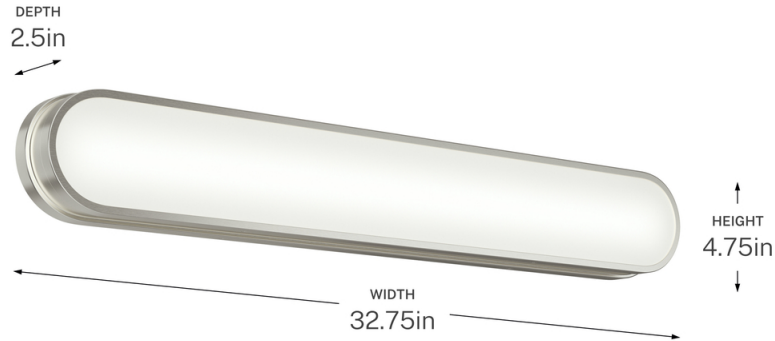

SPECIFICATIONS

Certifications/Qualifications

ADA Compliant	Yes
Prop65	Yes
Location Rating	Damp
	kichler.com/warranty

Dimensions

Height	4.75"
Width	32.75"
Height From Center Of Wall Opening (Spec Sheet)	16.5"
Depth	2.5"
Weight	5.04 LBS
Canopy Height	4.75"
Canopy Width	32.75"
Canopy Depth	1"

Electrical

Input Voltage	120 V

Light Source

Light Source	Integrated LED
Lamp Included	Integrated
# Of Bulbs/LED Modules	1
Max Or Nominal Watt	45 W
Lamp Type	Integrated
Socket Type	Integrated LED
Dimmable	Yes

Mounting/Installation

Interior/Exterior	Interior Product
Mounting Weight	5.04 LBS
Lead Wire Length	6
Wire Connectors	Wire Nuts

FIXTURE ATTRIBUTES

Housing/Glass

Primary Material	Aluminum

Outer Shade Details

Type	Shade
Location	Outer
Material	Glass
Material Description	White
Shape	Rectangle
Length	32.5"
Height	0.25"
Width	4.5"

Product/Ordering Information

SKU	55248NILED
Finish	Brushed Nickel
UPC	783927089234

Finishes

- Black
- Brushed Nickel
- Champagne Bronze™
- Polished Nickel

CCT Data

Selectable	2700K, 3000K, 3500K, 4000K, 5000K

CCT Performance Metrics At 3000K

Color Rendering Index (CRI)	94
Delivered Lumens	1190 L
Delivered Efficacy (Lumens/Watt)	26.4

ALSO IN THIS FAMILY

55246BKLED

55246CPZLED

55246NILED

55246PNLED

55247BKLED

55247CPZLED