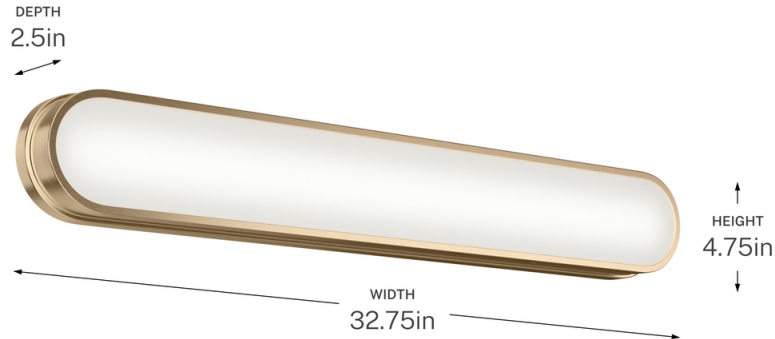

SPECIFICATIONS

Certifications/Qualifications

ADA Compliant	Yes
Prop65	Yes
Location Rating	Damp
	kichler.com/warranty

Dimensions

Height	4.75"
Width	32.75"
Height From Center Of Wall Opening (Spec Sheet)	16.5"
Depth	2.5"
Weight	5.04 LBS
Canopy Height	4.75"
Canopy Width	32.75"
Canopy Depth	1"

Electrical

Input Voltage	120 V

Light Source

Light Source	Integrated LED
Lamp Included	Integrated
# Of Bulbs/LED Modules	1
Max Or Nominal Watt	45 W
Lamp Type	Integrated
Socket Type	Integrated LED
Dimmable	Yes

Mounting/Installation

Interior/Exterior	Interior Product
Mounting Weight	5.04 LBS
Lead Wire Length	6
Wire Connectors	Wire Nuts

FIXTURE ATTRIBUTES

Housing/Glass

Primary Material	Aluminum

Outer Shade Details

Type	Shade
Location	Outer
Material	Glass
Material Description	White
Shape	Rectangle
Length	32.5"
Height	0.25"
Width	4.5"

Product/Ordering Information

SKU	55248CPZLED
Finish	Champagne Bronze™
UPC	783927089227

Finishes

- Black
- Brushed Nickel
- Champagne Bronze™
- Polished Nickel