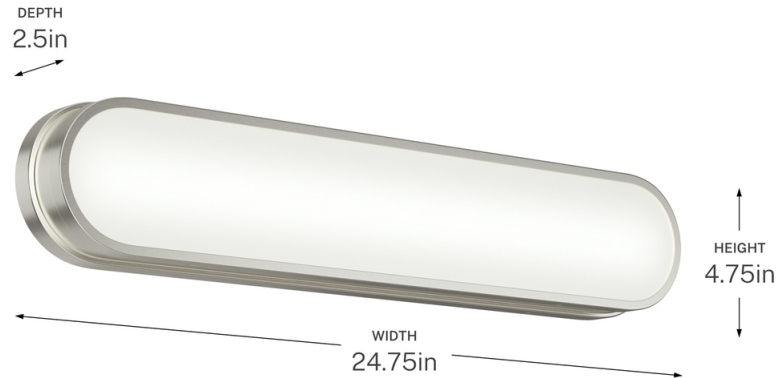

SPECIFICATIONS

Certifications/Qualifications

ADA Compliant	Yes
Prop65	Yes
Location Rating	Damp kichler.com/warranty

Dimensions

Height	4.75"
Width	24.75"
Height From Center Of Wall Opening (Spec Sheet)	12.5"
Depth	2.5"
Weight	4.06 LBS
Canopy Height	4.75"
Canopy Width	24.75"
Canopy Depth	1"

Electrical

Input Voltage	120 V

Light Source

Light Source	Integrated LED
Lamp Included	Integrated
# Of Bulbs/LED Modules	1
Max Or Nominal Watt	29 W
Lamp Type	Integrated
Socket Type	Integrated LED
Dimmable	Yes

Mounting/Installation

Interior/Exterior	Interior Product
Mounting Weight	4.06 LBS
Lead Wire Length	6
Wire Connectors	Wire Nuts

FIXTURE ATTRIBUTES

Housing/Glass

Primary Material	Aluminum

Outer Shade Details

Type	Shade
Location	Outer
Material	Glass
Material Description	White
Shape	Rectangle
Length	24.5"
Height	0.25"
Width	4.5"

Product/Ordering Information

Sku	55247NILED
Finish	Brushed Nickel
UPC	783927089036

Finishes

- Black
- Brushed Nickel
- Champagne Bronze™
- Polished Nickel