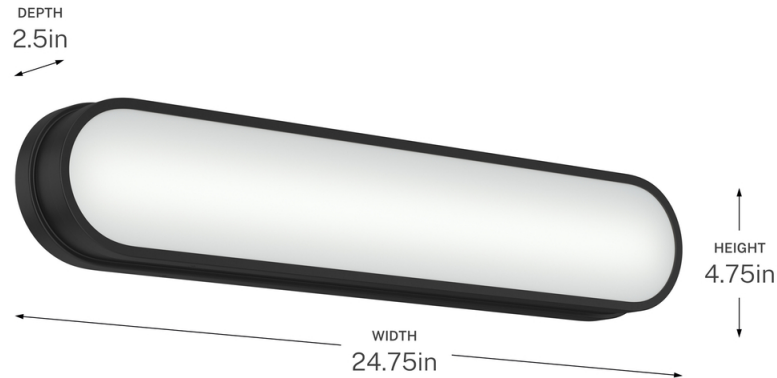

SPECIFICATIONS

Certifications/Qualifications

ADA Compliant	Yes
Prop65	Yes
Location Rating	Damp kichler.com/warranty

Dimensions

Height	4.75"
Width	24.75"
Height From Center Of Wall Opening (Spec Sheet)	12.5"
Depth	2.5"
Weight	4.06 LBS
Canopy Height	4.75"
Canopy Width	24.75"
Canopy Depth	1"

Electrical

Input Voltage	120 V

Light Source

Light Source	Integrated LED
Lamp Included	Integrated
# Of Bulbs/LED Modules	1
Max Or Nominal Watt	29 W
Lamp Type	Integrated
Socket Type	Integrated LED
Dimmable	Yes

Mounting/Installation

Interior/Exterior	Interior Product
Mounting Weight	4.06 LBS
Lead Wire Length	6
Wire Connectors	Wire Nuts

FIXTURE ATTRIBUTES

Housing/Glass

Primary Material	Aluminum

Outer Shade Details

Type	Shade
Location	Outer
Material	Glass
Material Description	White
Shape	Rectangle
Length	24.5"
Height	0.25"
Width	4.5"

Product/Ordering Information

Sku	55247BKLED
Finish	Black
UPC	783927089012

Finishes

- Black
- Brushed Nickel
- Champagne Bronze™
- Polished Nickel