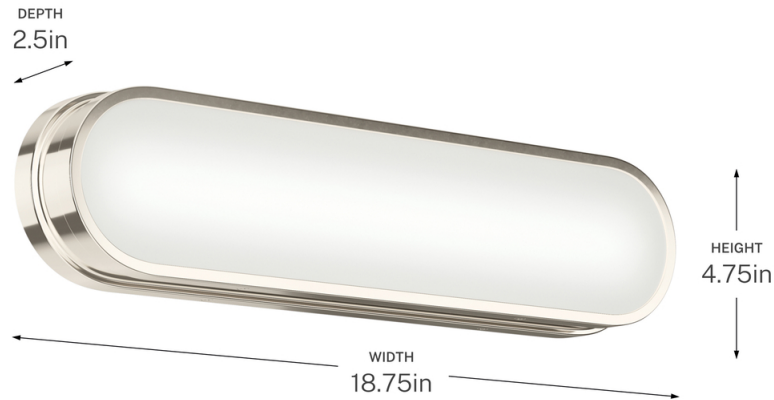

SPECIFICATIONS

Certifications/Qualifications

ADA Compliant	Yes
Prop65	Yes
Location Rating	Damp
	kichler.com/warranty

Dimensions

Height	4.75"
Width	18.75"
Height From Center Of Wall Opening (Spec Sheet)	9.5"
Depth	2.5"
Weight	2.97 LBS
Canopy Height	4.75"
Canopy Width	18.75"
Canopy Depth	1"

Electrical

Input Voltage	120 V

Light Source

Light Source	Integrated LED
Lamp Included	Integrated
# Of Bulbs/LED Modules	1
Max Or Nominal Watt	23 W
Lamp Type	Integrated
Socket Type	Integrated LED
Dimmable	Yes

Mounting/Installation

Interior/Exterior	Interior Product
Mounting Weight	2.97 LBS
Lead Wire Length	6
Wire Connectors	Wire Nuts

FIXTURE ATTRIBUTES

Housing/Glass

Primary Material	Aluminum

Outer Shade Details

Type	Shade
Location	Outer
Material	Glass
Material Description	White
Shape	Oval
Length	18.5"
Height	0.25"
Width	4.5"

Product/Ordering Information

SKU	55246PNLED
Finish	Polished Nickel
UPC	783927089067

Finishes

- Black
- Brushed Nickel
- Champagne Bronze™
- Polished Nickel

CCT Data

Selectable	2700K, 3000K, 3500K, 4000K, 5000K

CCT Performance Metrics At 3000K

Color Rendering Index (CRI)	94
Delivered Lumens	810 L
Delivered Efficacy (Lumens/Watt)	35.2

ALSO IN THIS FAMILY

55247BKLED

55247CPZLED

55247NILED

55247PNLED

55248BKLED

55248CPZLED