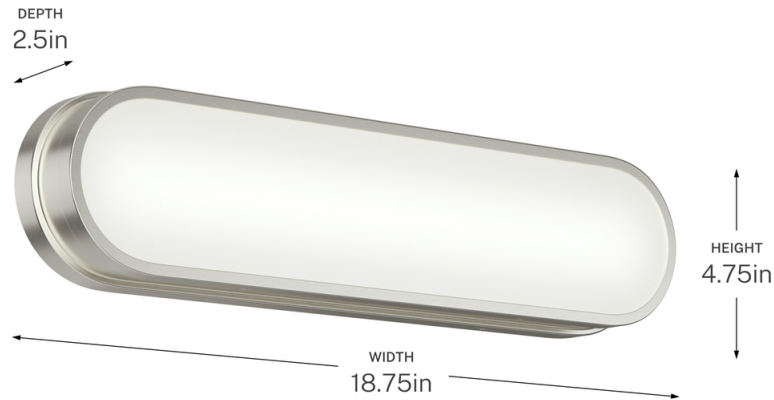

SPECIFICATIONS

Certifications/Qualifications

ADA Compliant	Yes
Prop65	Yes
Location Rating	Damp
	kichler.com/warranty

Dimensions

Height	4.75"
Width	18.75"
Height From Center Of Wall Opening (Spec Sheet)	9.5"
Depth	2.5"
Weight	2.97 LBS
Canopy Height	4.75"
Canopy Width	18.75"
Canopy Depth	1"

Electrical

Input Voltage	120 V

Light Source

Light Source	Integrated LED
Lamp Included	Integrated
# Of Bulbs/LED Modules	1
Max Or Nominal Watt	23 W
Lamp Type	Integrated
Socket Type	Integrated LED
Dimmable	Yes

Mounting/Installation

Interior/Exterior	Interior Product
Mounting Weight	2.97 LBS
Lead Wire Length	6
Wire Connectors	Wire Nuts

FIXTURE ATTRIBUTES

Housing/Glass

Primary Material	Aluminum

Outer Shade Details

Type	Shade
Location	Outer
Material	Glass
Material Description	White
Shape	Oval
Length	18.5"
Height	0.25"
Width	4.5"

Product/Ordering Information

SKU	55246NILED
Finish	Brushed Nickel
UPC	783927089050

Finishes

- Black
- Brushed Nickel
- Champagne Bronze™
- Polished Nickel

CCT Data

Selectable	2700K, 3000K, 3500K, 4000K, 5000K

CCT Performance Metrics At 3000K

Color Rendering Index (CRI)	94
Delivered Lumens	810 L
Delivered Efficacy (Lumens/Watt)	35.2

ALSO IN THIS FAMILY

55247BKLED

55247CPZLED

55247NILED

55247PNLED

55248BKLED

55248CPZLED