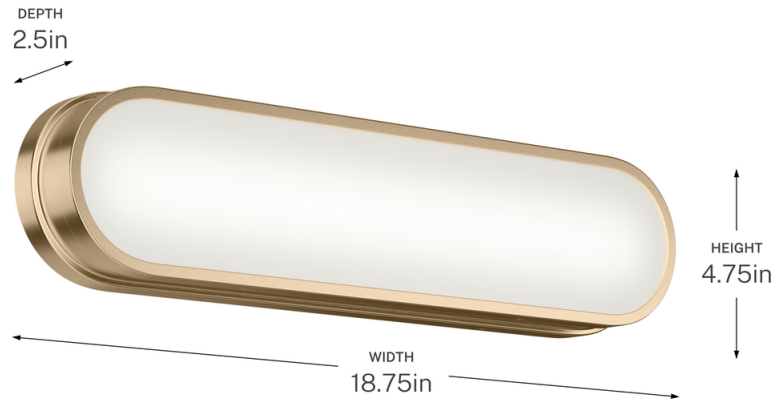

SPECIFICATIONS

Certifications/Qualifications

ADA Compliant	Yes
Prop65	Yes
Location Rating	Damp
	kichler.com/warranty

Dimensions

Height	4.75"
Width	18.75"
Height From Center Of Wall Opening (Spec Sheet)	9.5"
Depth	2.5"
Weight	2.97 LBS
Canopy Height	4.75"
Canopy Width	18.75"
Canopy Depth	1"

Mounting/Installation

Interior/Exterior	Interior Product
Mounting Weight	2.97 LBS
Lead Wire Length	6
Wire Connectors	Wire Nuts

FIXTURE ATTRIBUTES

Housing/Glass

Primary Material	Aluminum
------------------	----------

Outer Shade Details

Type	Shade
Location	Outer
Material	Glass
Material Description	White
Shape	Oval
Length	18.5"
Height	0.25"
Width	4.5"

Product/Ordering Information

SKU	55246CPZLED
Finish	Champagne Bronze™
UPC	783927089081

Finishes

-  Black
-  Brushed Nickel
-  Champagne Bronze™
-  Polished Nickel

CCT Data

Selectable	2700K, 3000K, 3500K, 4000K, 5000K
------------	-----------------------------------

CCT Performance Metrics At 3000K