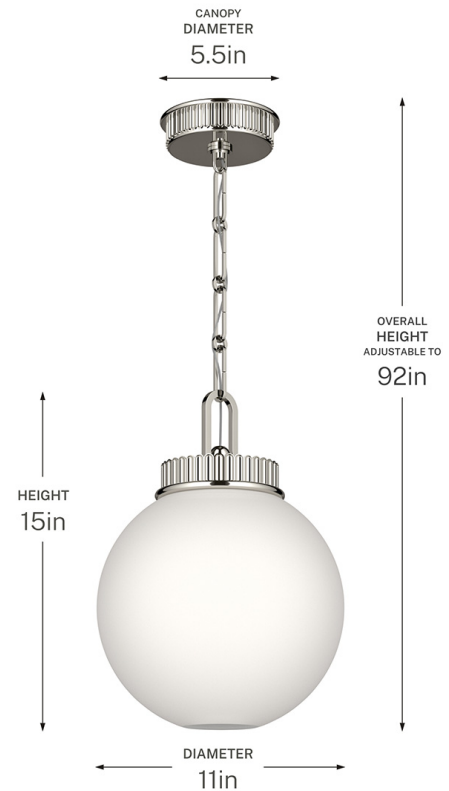

SPECIFICATIONS

Certifications/Qualifications

Prop65	Yes
Location Rating	Dry kichler.com/warranty

Dimensions

Height	15"
Overall Height	92"
Weight	6.996 LBS
Canopy Width	5.5"
Canopy Depth	1.25"
Chain/Stem Length	72"

Electrical

Input Voltage	120 V

Light Source

Light Source	Bulb
Lamp Included	Not Included
# Of Bulbs/LED Modules	1
Max Or Nominal Watt	75 W
Lamp Type	A19
Socket Type	E26 (Medium)
Dimmable	Yes

Mounting/Installation

Interior/Exterior	Interior Product
Mounting Weight	3.88 LBS
Lead Wire Length	120
Wire Connectors	Wire Nuts

FIXTURE ATTRIBUTES

Housing/Glass

Primary Material	Steel

Outer Shade Details

Type	Shade
Location	Outer
Material	Glass
Material Description	Antique Cased Opal
Shape	Globe
Height	10.25"
Diameter	11"

Product/Ordering Information

SKU	52866PN
Finish	Polished Nickel
UPC	783927092364

Finishes

- Black
- Champagne Bronze™
- Polished Nickel

ALSO IN THIS FAMILY