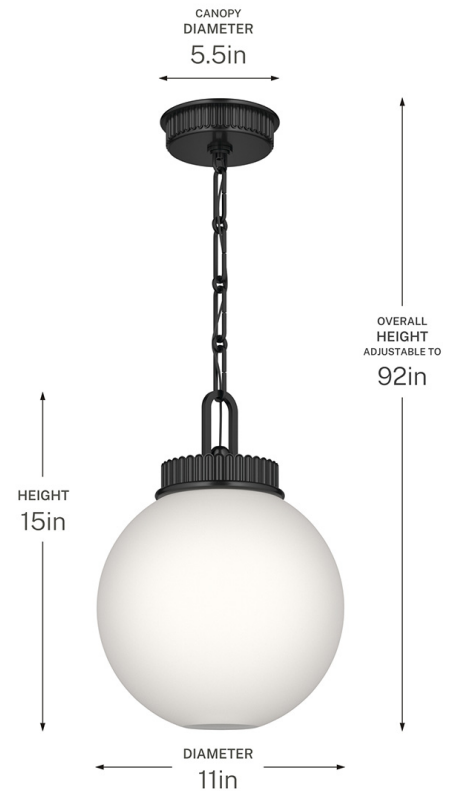

SPECIFICATIONS

Certifications/Qualifications

Prop65	Yes
Location Rating	Dry kichler.com/warranty

Dimensions

Height	15"
Overall Height	92"
Weight	6.996 LBS
Canopy Width	5.5"
Canopy Depth	1.25"
Chain/Stem Length	72"

Electrical

Input Voltage	120 V

Light Source

Light Source	Bulb
Lamp Included	Not Included
# Of Bulbs/LED Modules	1
Max Or Nominal Watt	75 W
Lamp Type	A19
Socket Type	E26 (Medium)
Dimmable	Yes

Mounting/Installation

Interior/Exterior	Interior Product
Mounting Weight	3.88 LBS
Lead Wire Length	120
Wire Connectors	Wire Nuts

FIXTURE ATTRIBUTES

Housing/Glass

Primary Material	Steel

Outer Shade Details

Type	Shade
Location	Outer
Material	Glass
Material Description	Antique Cased Opal
Shape	Globe
Height	10.25"
Diameter	11"

Product/Ordering Information

SKU	52866BK
Finish	Black
UPC	783927092319

Finishes

- Black
- Champagne Bronze™
- Polished Nickel

ALSO IN THIS FAMILY