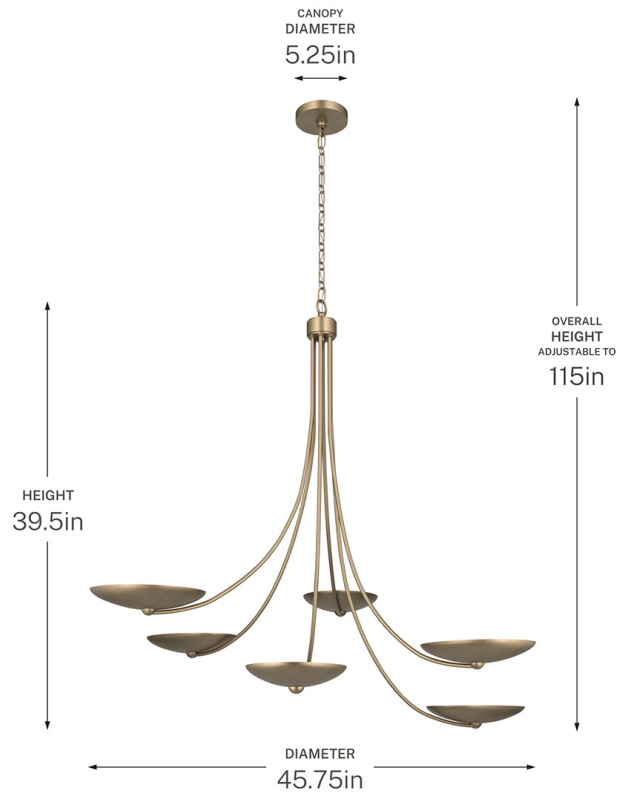

SPECIFICATIONS

Certifications/Qualifications

Prop65	Yes
Location Rating	Dry kichler.com/warranty

Dimensions

Height	39.5"
Overall Height	115"
Weight	13.1 LBS
Canopy Width	5.25"
Canopy Depth	1"
Chain/Stem Length	72"

Electrical

Input Voltage	120 V

Light Source

Light Source	Bulb
Lamp Included	Not Included
# Of Bulbs/LED Modules	6
Max Or Nominal Watt	60 W
Lamp Type	B10
Socket Type	E12 (Candelabra)
Dimmable	Yes

Mounting/Installation

Interior/Exterior	Interior Product
Mounting Weight	11.26 LBS
Lead Wire Length	144
Wire Connectors	Wire Nuts

FIXTURE ATTRIBUTES

Housing/Glass

Primary Material	Steel

Outer Shade Details

Type	Shade
Location	Outer
Material	Steel
Shape	Shallow
Length	10.75"
Height	1.75"
Width	8.5"

Product/Ordering Information

SKU	52857CPZ
Finish	Champagne Bronze™
UPC	783927092111

Finishes

- Champagne Bronze™
- Champagne Bronze™ | Black
- Lacquered Brass
- Lacquered Brass | Lacquered Bronze

ALSO IN THIS FAMILY