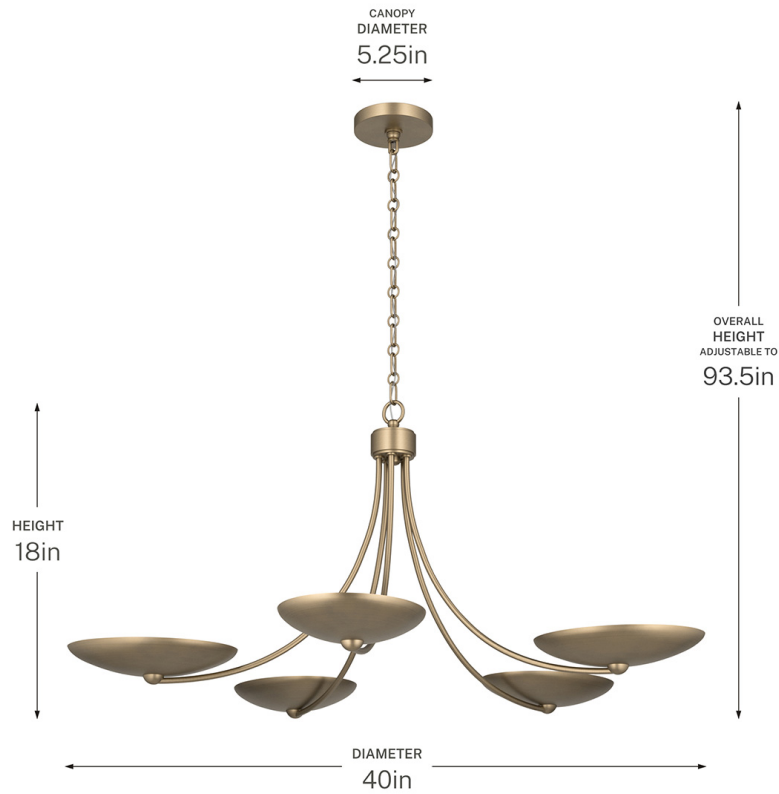

SPECIFICATIONS

Certifications/Qualifications

Prop65	Yes
Location Rating	Dry kichler.com/warranty

Dimensions

Height	18"
Overall Height	93.5"
Weight	10.21 LBS
Canopy Width	5.25"
Canopy Depth	1"
Chain/Stem Length	72"

Electrical

Input Voltage	120 V

Light Source

Light Source	Bulb
Lamp Included	Not Included
# Of Bulbs/LED Modules	5
Max Or Nominal Watt	60 W
Lamp Type	B10
Socket Type	E12 (Candelabra)
Dimmable	Yes

Mounting/Installation

Interior/Exterior	Interior Product
Mounting Weight	8.36 LBS
Lead Wire Length	144
Wire Connectors	Wire Nuts

FIXTURE ATTRIBUTES

Housing/Glass

Primary Material	Steel

Outer Shade Details

Type	Shade
Location	Outer
Material	Steel
Shape	Shallow
Length	10.75"
Height	1.75"
Width	8.5"

Product/Ordering Information

SKU	52856CPZ
Finish	Champagne Bronze™
UPC	783927092234

Finishes

- Champagne Bronze™
- Champagne Bronze™ | Black
- Lacquered Brass
- Lacquered Brass | Lacquered Bronze

ALSO IN THIS FAMILY