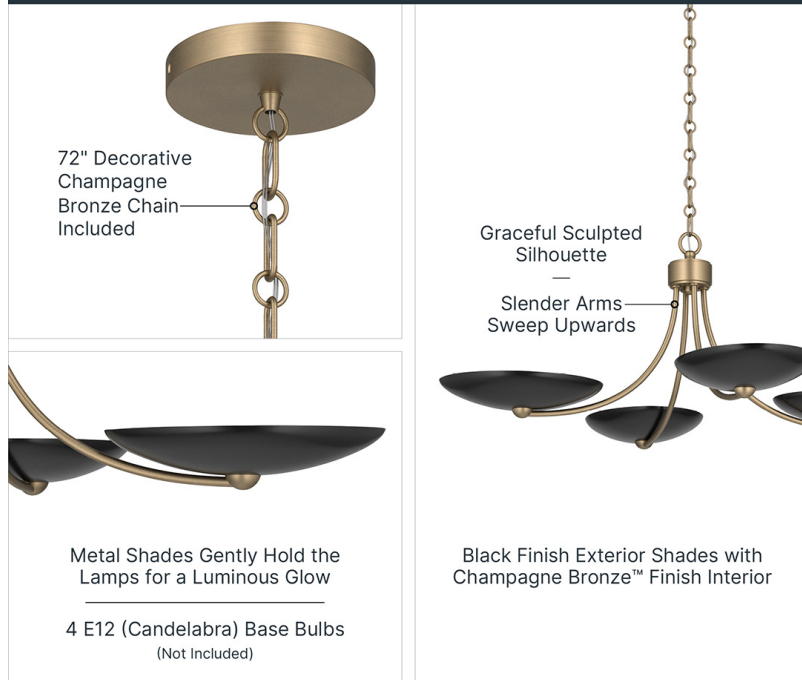

Outer Shade Details

Type	Shade
Location	Outer
Material	Steel
Shape	Shallow
Length	10.75"
Height	1.75"
Width	8.5"

Product/Ordering Information

SKU	52854CPZBK
Finish	Champagne Bronze™
UPC	783927092272

Finishes

-  Champagne Bronze™
-  Champagne Bronze™ | Black
-  Lacquered Brass
-  Lacquered Brass | Lacquered Bronze

PALMELA
FEATURES

ALSO IN THIS FAMILY