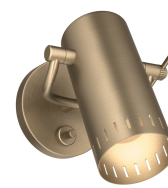

SPECIFICATIONS

Certifications/Qualifications

Prop65	Yes
Location Rating	Dry kichler.com/warranty

Dimensions

Height	6.75"
Weight	1.16 LBS
Canopy Width	5.5"
Canopy Depth	0.5"

Electrical

Input Voltage	120 V
---------------	-------

FIXTURE ATTRIBUTES

Housing/Glass

Primary Material	Brass
------------------	-------

Outer Shade Details

Type	Shade
Location	Outer
Material	Brass
Shape	Cylinder
Height	6.25"
Diameter	3.4"

Product/Ordering Information

Sku	52842LBZ
Finish	Lacquered Bronze
UPC	783927092548

Finishes

-  Black | Champagne Bronze™
-  Champagne Bronze™
-  Lacquered Brass
-  Lacquered Bronze | Lacquered Brass

ALSO IN THIS FAMILY

52840BK

52840CPZ