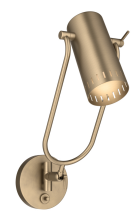

SPECIFICATIONS

Certifications/Qualifications

Prop65	Yes
Location Rating	Dry kichler.com/warranty

Dimensions

Height	6.75"
Weight	1.16 LBS
Canopy Width	5.5"
Canopy Depth	0.5"

Electrical

Input Voltage	120 V
---------------	-------

FIXTURE ATTRIBUTES

Housing/Glass

Primary Material	Brass
------------------	-------

Outer Shade Details

Type	Shade
Location	Outer
Material	Brass
Shape	Cylinder
Height	6.25"
Diameter	3.4"

Product/Ordering Information

Sku	52842LBZ
Finish	Lacquered Bronze
UPC	783927092548

Finishes

-  Black | Champagne Bronze™
-  Champagne Bronze™
-  Lacquered Brass
-  Lacquered Bronze | Lacquered Brass

ALSO IN THIS FAMILY

52840BK

52840CPZ

52840LBR

52840LBZ

52841BK

52841CPZ