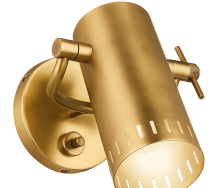

SPECIFICATIONS

Certifications/Qualifications

Prop65	Yes
Location Rating	Dry kichler.com/warranty

Dimensions

Height	6.75"
Weight	1.16 LBS
Canopy Width	5.5"
Canopy Depth	0.5"

Electrical

Input Voltage	120 V
---------------	-------

FIXTURE ATTRIBUTES

Housing/Glass

Primary Material	Brass
------------------	-------

Outer Shade Details

Type	Shade
Location	Outer
Material	Brass
Shape	Cylinder
Height	6.25"
Diameter	3.4"

Product/Ordering Information

Sku	52842LBZ
Finish	Lacquered Bronze
UPC	783927092548

Finishes

-  Black | Champagne Bronze™
-  Champagne Bronze™
-  Lacquered Brass
-  Lacquered Bronze | Lacquered Brass

ALSO IN THIS FAMILY

52840BK

52840CPZ