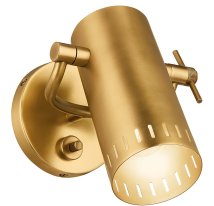

SPECIFICATIONS

Certifications/Qualifications

ADA Compliant	No
Prop65	Yes
Location Rating	Dry
	kichler.com/warranty

Dimensions

Height	15"
Width	6.5"
Height From Center Of Wall Opening (Spec Sheet)	15"
Depth	14"
Weight	3.22 LBS
Canopy Width	5.25"
Canopy Depth	0.75"

Electrical

Input Voltage	120 V

Light Source

Light Source	Bulb
Lamp Included	Not Included
# Of Bulbs/LED Modules	1
Max Or Nominal Watt	9 W
Lamp Type	A
Socket Type	E26 (Medium)
Dimmable	Yes

Mounting/Installation

Interior/Exterior	Interior Product
Mounting Weight	3.22 LBS
Install Glass Up Or Down	Down
Lead Wire Length	8
Wire Connectors	Wire Nuts

FIXTURE ATTRIBUTES

Housing/Glass

Primary Material	Brass

Outer Shade Details

Type	Shade
Location	Outer
Material	Brass
Shape	Cylinder
Height	7.25"
Diameter	3.4"

Product/Ordering Information

SKU	52841LBZ
Finish	Lacquered Bronze
UPC	783927092401

Finishes

- Black | Champagne Bronze™
- Champagne Bronze™
- Lacquered Brass
- Lacquered Bronze | Lacquered Brass

ALSO IN THIS FAMILY

52840LBR