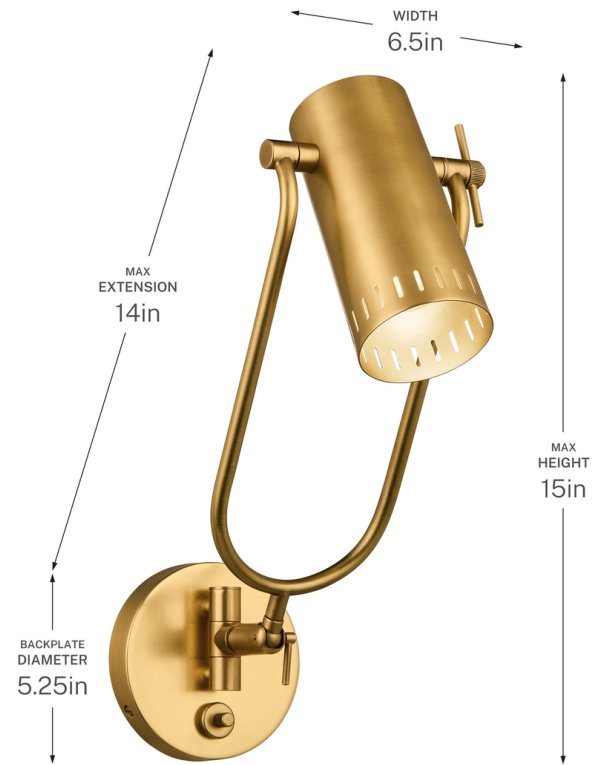

**SPECIFICATIONS**

**Certifications/Qualifications**

ADA Compliant	No
Prop65	Yes
Location Rating	Dry
	<a href="http://kichler.com/warranty">kichler.com/warranty</a>

**Dimensions**

Height	15"
Width	6.5"
Height From Center Of Wall Opening (Spec Sheet)	15"
Depth	14"
Weight	3.22 LBS
Canopy Width	5.25"
Canopy Depth	0.75"

**Mounting/Installation**

Interior/Exterior	Interior Product
Mounting Weight	3.22 LBS
Install Glass Up Or Down	Down
Lead Wire Length	8
Wire Connectors	Wire Nuts

**FIXTURE ATTRIBUTES**

**Housing/Glass**

Primary Material	Brass
------------------	-------

**Outer Shade Details**

Type	Shade
Location	Outer
Material	Brass
Shape	Cylinder
Height	7.25"
Diameter	3.4"

**Product/Ordering Information**

SKU	52841LBR
Finish	Lacquered Brass
UPC	783927092043

**Finishes**

-  Black | Champagne Bronze™
-  Champagne Bronze™
-  Lacquered Brass
-  Lacquered Bronze | Lacquered Brass

**ALSO IN THIS FAMILY**

52840BK

52840CPZ

52840LBR

52840LBZ

52842BK

52842CPZ