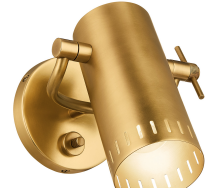

**SPECIFICATIONS**

**Certifications/Qualifications**

ADA Compliant	No
Prop65	Yes
Location Rating	Dry
	<a href="http://kichler.com/warranty">kichler.com/warranty</a>

**Dimensions**

Height	15"
Width	6.5"
Height From Center Of Wall Opening (Spec Sheet)	15"
Depth	14"
Weight	3.22 LBS
Canopy Width	5.25"
Canopy Depth	0.75"

**Outer Shade Details**

Type	Shade
Location	Outer
Material	Brass
Shape	Cylinder
Height	7.25"
Diameter	3.4"

**Product/Ordering Information**

SKU	52841LBR
Finish	Lacquered Brass
UPC	783927092043

**Finishes**

-  Black | Champagne Bronze™
-  Champagne Bronze™
-  Lacquered Brass
-  Lacquered Bronze | Lacquered Brass

**ALSO IN THIS FAMILY**

52840BK

52840CPZ

52840LBR

52840LBZ

52842BK

52842CPZ