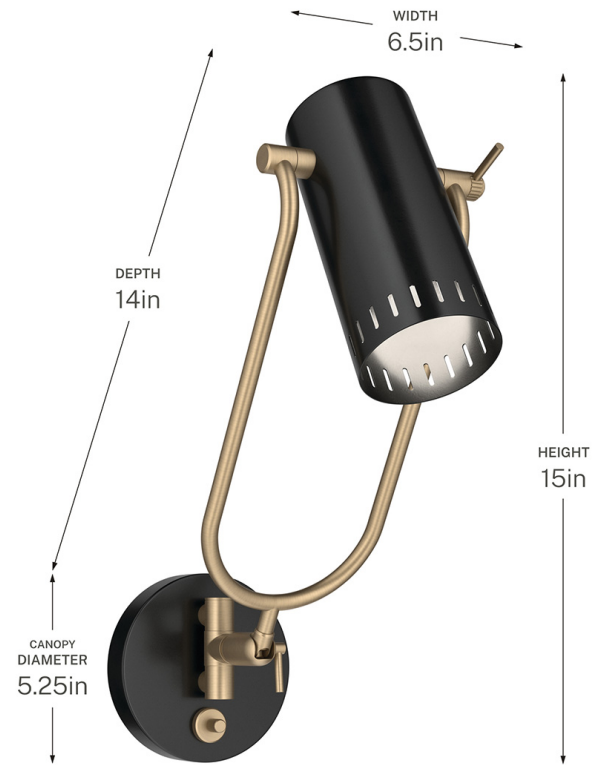

SPECIFICATIONS

Certifications/Qualifications

ADA Compliant	No
Prop65	Yes
Location Rating	Dry kichler.com/warranty

Dimensions

Height	15"
Width	6.5"
Height From Center Of Wall Opening (Spec Sheet)	15"
Depth	14"
Weight	3.22 LBS
Canopy Width	5.25"
Canopy Depth	0.75"

Mounting/Installation

Interior/Exterior	Interior Product
Mounting Weight	3.22 LBS
Install Glass Up Or Down	Down
Lead Wire Length	8
Wire Connectors	Wire Nuts

FIXTURE ATTRIBUTES

Housing/Glass

Primary Material	Steel
------------------	-------

Outer Shade Details

Type	Shade
Location	Outer
Material	Steel
Shape	Cylinder
Height	7.25"
Diameter	3.4"

Product/Ordering Information

SKU	52841BK
Finish	Black
UPC	783927092487

Finishes

-  Black | Champagne Bronze™
-  Champagne Bronze™
-  Lacquered Brass
-  Lacquered Bronze | Lacquered Brass