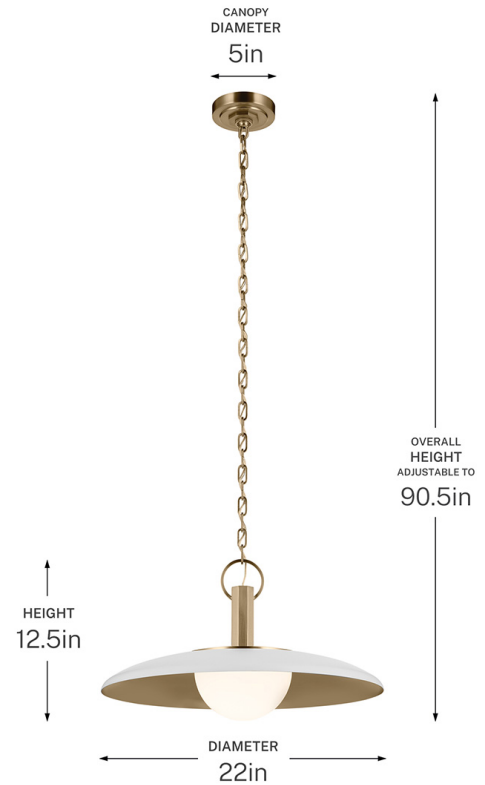

SPECIFICATIONS

Certifications/Qualifications

Prop65	Yes
Location Rating	Dry kichler.com/warranty

Dimensions

Height	12.5"
Overall Height	90.5"
Weight	10.05 LBS
Canopy Width	5"
Canopy Depth	1"
Chain/Stem Length	72"

Electrical

Input Voltage	120 V

Light Source

Light Source	Bulb
Lamp Included	Not Included
# Of Bulbs/LED Modules	1
Max Or Nominal Watt	13 W
Lamp Type	A19
Socket Type	E26 (Medium)
Dimmable	Yes

Mounting/Installation

Interior/Exterior	Interior Product
Mounting Weight	9.04 LBS
Lead Wire Length	96
Wire Connectors	Wire Nuts

FIXTURE ATTRIBUTES

Housing/Glass

Primary Material	Steel

Outer Shade Details

Type	Shade
Location	Outer
Material	Steel
Material Description	White
Shape	Dome
Height	2.5"
Diameter	22"

Inner Diffuser Details

Type	Diffuser
Location	Inner
Material	Glass
Material Description	Etched Opal
Shape	Dome
Height	4.25"
Diameter	7.75"

Product/Ordering Information

SKU	52835WH
Finish	White
UPC	783927090162

Finishes

- Black | Champagne Bronze™
- Lacquered Brass
- Lacquered Bronze | Lacquered Brass
- White | Champagne Bronze™

ALSO IN THIS FAMILY