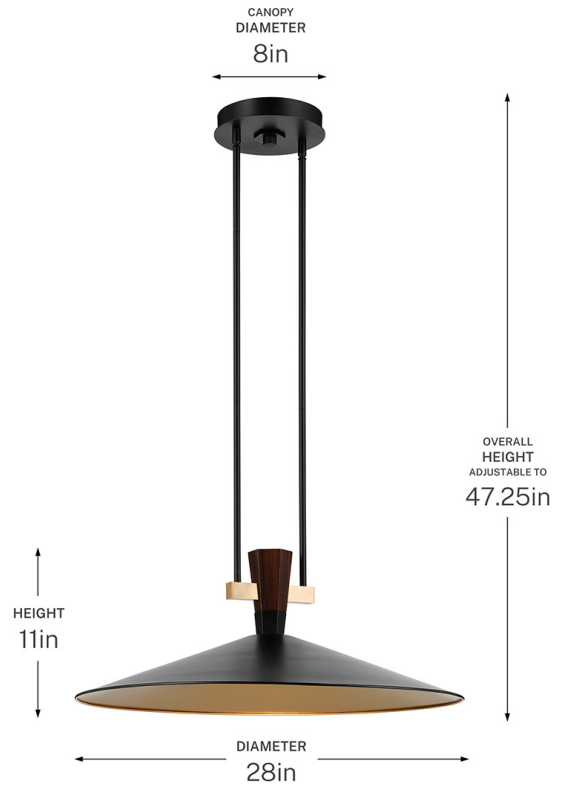

SPECIFICATIONS

Certifications/Qualifications

Prop65	Yes
Location Rating	Dry kichler.com/warranty

Dimensions

Height	11"
Overall Height	47.25"
Weight	11.59 LBS
Canopy Width	8"
Canopy Depth	1.25"

Electrical

Input Voltage	120 V

Light Source

Light Source	Integrated LED
Lamp Included	Integrated
# Of Bulbs/LED Modules	1
Max Or Nominal Watt	8.5 W
Lamp Type	Integrated
Socket Type	Integrated LED
Dimmable	Yes

Photometrics

Color Temperature Range	3000K
Color Rendering Index (CRI)	92
Delivered Lumens	650 L
Delivered Efficacy (Lumens/Watt)	76.4

Mounting/Installation

Interior/Exterior	Interior Product
Mounting Weight	11.59 LBS
Lead Wire Length	144

FIXTURE ATTRIBUTES

Housing/Glass

Primary Material	Steel

Outer Shade Details

Type	Shade
Location	Outer
Material	Steel
Shape	Cone
Height	5"
Diameter	28"

Inner Diffuser Details

Type	Diffuser
Location	Inner
Material	Acrylic
Material Description	Frosted
Shape	Bowl
Height	1.25"
Diameter	1.5"

Product/Ordering Information

Sku	52833BKLED
Finish	Black
UPC	783927090261

Finishes

- Black | Champagne Bronze™
- Champagne Bronze™ | Olde Bronze
- Lacquered Brass

ALSO IN THIS FAMILY