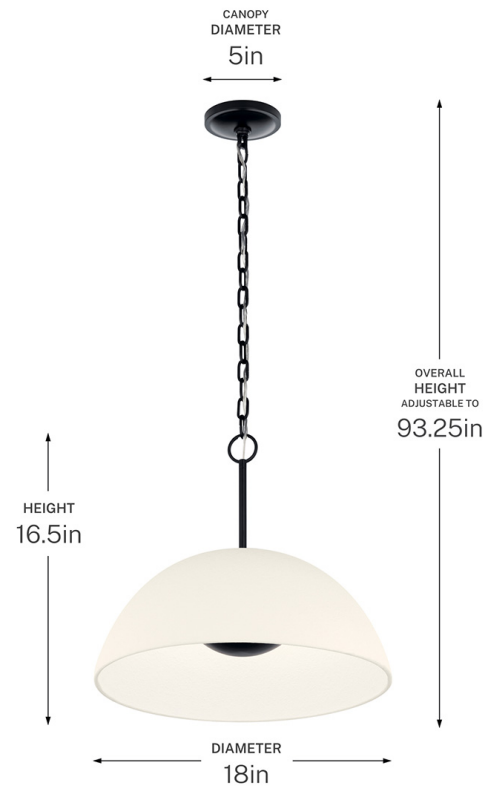

SPECIFICATIONS

Certifications/Qualifications

Prop65	Yes
Location Rating	Dry kichler.com/warranty

Dimensions

Height	16.5"
Overall Height	93.25"
Weight	15 LBS
Canopy Width	5"
Canopy Depth	1"
Chain/Stem Length	72"

Electrical

Input Voltage	120 V

Light Source

Light Source	Integrated LED
Lamp Included	Integrated
# Of Bulbs/LED Modules	1
Max Or Nominal Watt	25 W
Lamp Type	Integrated
Socket Type	Integrated LED
Dimmable	Yes

Mounting/Installation

Interior/Exterior	Interior Product
Mounting Weight	15 LBS
Lead Wire Length	96

FIXTURE ATTRIBUTES

Housing/Glass

Primary Material	Steel

Outer Shade Details

Type	Shade
Location	Outer
Material	Ceramic
Material Description	White
Shape	Dome
Height	8.25"
Diameter	18"

Product/Ordering Information

SKU	52828BKLED
Finish	Black
UPC	783927090865

Finishes

- Black
- Champagne Bronze™

CCT Data

Selectable	3000K, 5000K

CCT Performance Metrics At 3000K

Color Rendering Index (CRI)	93
Delivered Lumens	960 L
Delivered Efficacy (Lumens/Watt)	38.4

ALSO IN THIS FAMILY