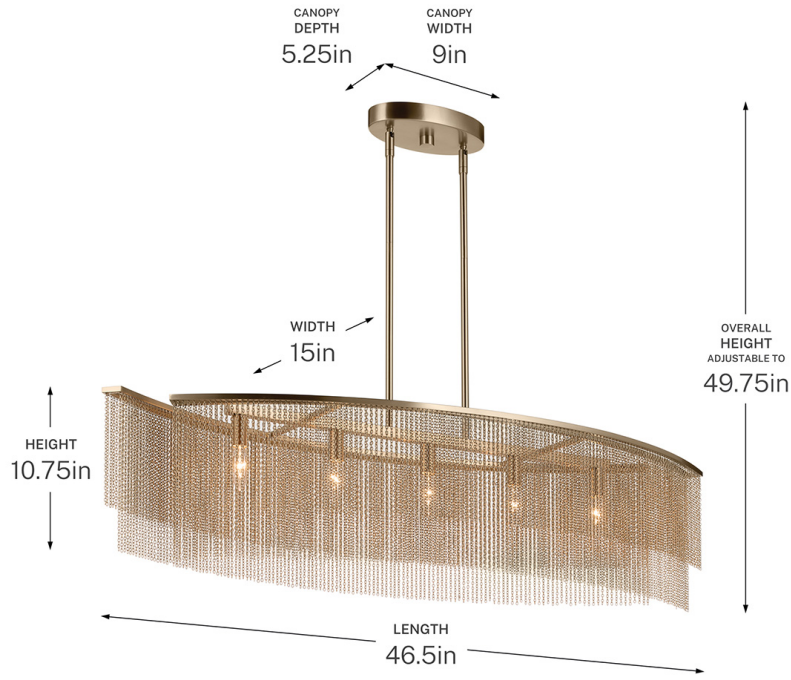

SPECIFICATIONS

Certifications/Qualifications

Prop65	Yes
Location Rating	Dry kichler.com/warranty

Dimensions

Height	10.75"
Overall Height	49.75"
Length	46.5"
Width	15"
Weight	15.46 LBS
Canopy Height	9"
Canopy Width	5.25"
Canopy Depth	1.25"

Electrical

Input Voltage	120 V

Light Source

Light Source	Bulb
Lamp Included	Not Included
# Of Bulbs/LED Modules	5
Max Or Nominal Watt	60 W
Lamp Type	B, G16.5
Socket Type	E12 (Candelabra)
Dimmable	Yes

Mounting/Installation

Interior/Exterior	Interior Product
Mounting Weight	15.46 LBS
Lead Wire Length	144
Wire Connectors	Wire Nuts

FIXTURE ATTRIBUTES

Housing/Glass

Primary Material	Steel

Product/Ordering Information

SKU	52825CPZ
Finish	Champagne Bronze™
UPC	783927089579

Finishes

ALSO IN THIS FAMILY