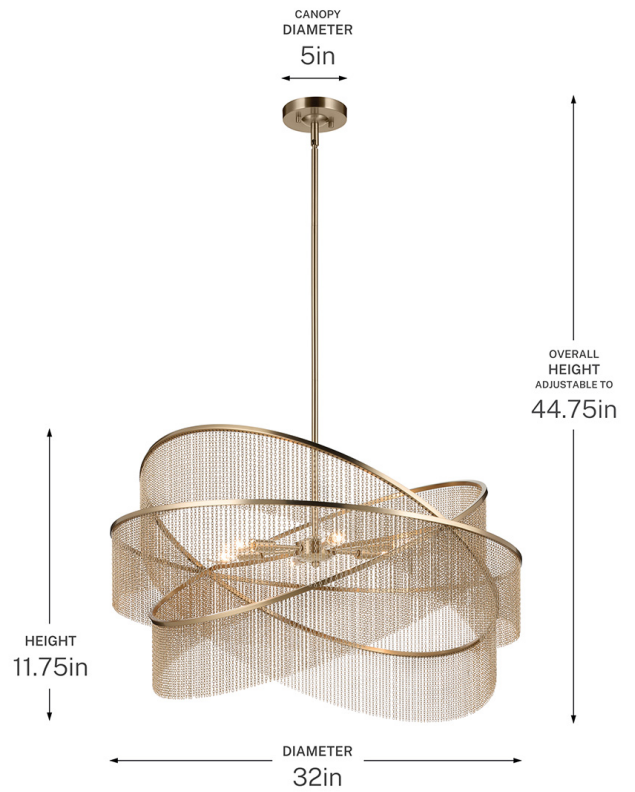

SPECIFICATIONS

Certifications/Qualifications

Prop65	Yes
Location Rating	Dry
	kichler.com/warranty

Dimensions

Height	11.75"
Overall Height	44.75"
Weight	16.04 LBS
Canopy Width	5"
Canopy Depth	1.25"

Electrical

Input Voltage	120 V

Light Source

Light Source	Bulb
Lamp Included	Not Included
# Of Bulbs/LED Modules	6
Max Or Nominal Watt	60 W
Lamp Type	B, G16.5
Socket Type	E12 (Candelabra)
Dimmable	Yes

Mounting/Installation

Interior/Exterior	Interior Product
Mounting Weight	15.77 LBS
Lead Wire Length	144
Wire Connectors	Wire Nuts

FIXTURE ATTRIBUTES

Housing/Glass

Primary Material	Steel

Product/Ordering Information

SKU	52824CPZ
Finish	Champagne Bronze™
UPC	783927089548

Finishes

Champagne Bronze™

ALSO IN THIS FAMILY