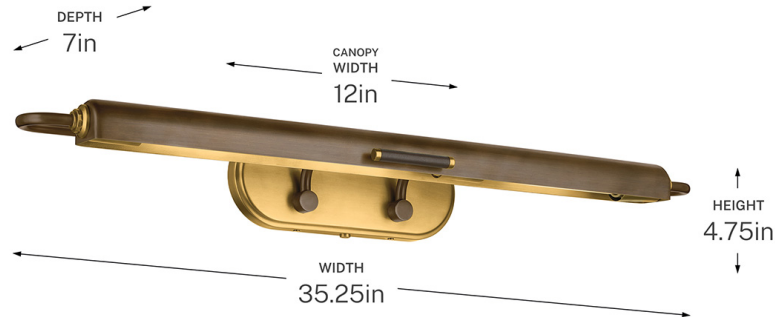

SPECIFICATIONS

Certifications/Qualifications

ADA Compliant	No
Prop65	Yes
Location Rating	Dry
	kichler.com/warranty

Dimensions

Height	4.75"
Width	35.25"
Height From Center Of Wall Opening (Spec Sheet)	2.5"
Depth	7"
Weight	8.29 LBS
Canopy Height	4.75"
Canopy Width	12"
Canopy Depth	1"

Electrical

Input Voltage	120 V

Light Source

Light Source	Bulb
Lamp Included	Not Included
# Of Bulbs/LED Modules	3
Max Or Nominal Watt	13 W
Lamp Type	T10
Socket Type	E26 (Medium)
Dimmable	Yes

Mounting/Installation

Interior/Exterior	Interior Product
Mounting Weight	8.29 LBS
Lead Wire Length	72
Wire Connectors	Wire Nuts

FIXTURE ATTRIBUTES

Housing/Glass

Primary Material	Brass

Outer Shade Details

Type	Shade
Location	Outer
Material	Brass
Shape	Rectangle
Length	30"
Height	2.5"
Width	2.5"

Product/Ordering Information

SKU	52821LBZ
Finish	Lacquered Bronze
UPC	783927090094

Finishes

- Black | Champagne Bronze™
- Champagne Bronze™
- Lacquered Brass
- Lacquered Bronze | Lacquered Brass

ALSO IN THIS FAMILY

52818BK

52818CPZ

52818LBR

52818LBZ

52819BK

52819CPZ