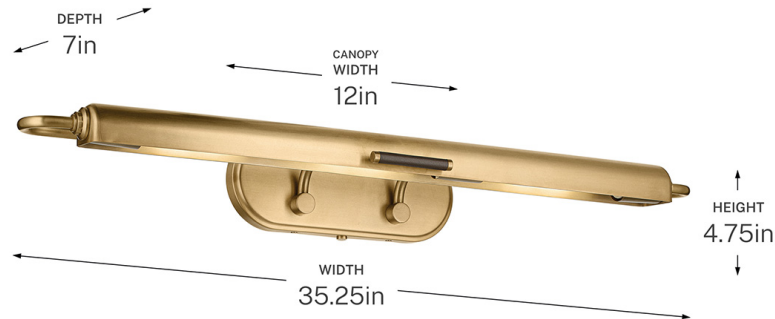

**SPECIFICATIONS**

**Certifications/Qualifications**

ADA Compliant	No
Prop65	Yes
Location Rating	Dry
	<a href="http://kichler.com/warranty">kichler.com/warranty</a>

**Dimensions**

Height	4.75"
Width	35.25"
Height From Center Of Wall Opening (Spec Sheet)	2.5"
Depth	7"
Weight	8.29 LBS
Canopy Height	4.75"
Canopy Width	12"
Canopy Depth	1"

**Mounting/Installation**

Interior/Exterior	Interior Product
Mounting Weight	8.29 LBS
Lead Wire Length	72
Wire Connectors	Wire Nuts

**FIXTURE ATTRIBUTES**

**Housing/Glass**

Primary Material	Brass
------------------	-------

**Outer Shade Details**

Type	Shade
Location	Outer
Material	Brass
Shape	Rectangle
Length	30"
Height	2.5"
Width	2.5"

**Product/Ordering Information**

SKU	52821LBR
Finish	Lacquered Brass
UPC	783927090087

**Finishes**

-  Black | Champagne Bronze™
-  Champagne Bronze™
-  Lacquered Brass
-  Lacquered Bronze | Lacquered Brass

**ALSO IN THIS FAMILY**

52818BK

52818CPZ

52818LBR

52818LBZ

52819BK

52819CPZ