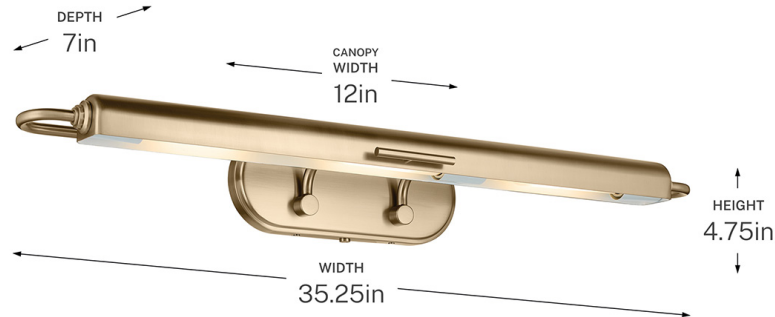

SPECIFICATIONS

Certifications/Qualifications

ADA Compliant	No
Prop65	Yes
Location Rating	Dry
	kichler.com/warranty

Dimensions

Height	4.75"
Width	35.25"
Height From Center Of Wall Opening (Spec Sheet)	2.5"
Depth	7"
Weight	8.29 LBS
Canopy Height	4.75"
Canopy Width	12"
Canopy Depth	1"

Electrical

Input Voltage	120 V

Light Source

Light Source	Bulb
Lamp Included	Not Included
# Of Bulbs/LED Modules	3
Max Or Nominal Watt	13 W
Lamp Type	T10
Socket Type	E26 (Medium)
Dimmable	Yes

Mounting/Installation

Interior/Exterior	Interior Product
Mounting Weight	8.29 LBS
Lead Wire Length	72
Wire Connectors	Wire Nuts

FIXTURE ATTRIBUTES

Housing/Glass

Primary Material	Steel

Outer Shade Details

Type	Shade
Location	Outer
Material	Steel
Shape	Rectangle
Length	30"
Height	2.5"
Width	2.5"

Product/Ordering Information

SKU	52821CPZ
Finish	Champagne Bronze™
UPC	783927090124

Finishes

- Black | Champagne Bronze™
- Champagne Bronze™
- Lacquered Brass
- Lacquered Bronze | Lacquered Brass

ALSO IN THIS FAMILY

52818BK

52818CPZ

52818LBR

52818LBZ

52819BK

52819CPZ