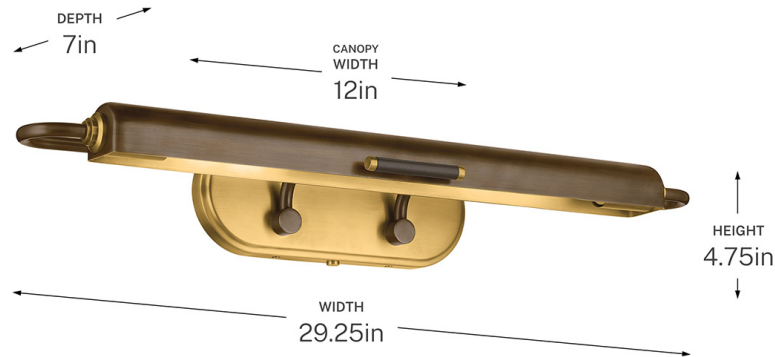

SPECIFICATIONS

Certifications/Qualifications

ADA Compliant	No
Prop65	Yes
Location Rating	Dry
	kichler.com/warranty

Dimensions

Height	4.75"
Width	29.25"
Height From Center Of Wall Opening (Spec Sheet)	2.5"
Depth	7"
Weight	7.22 LBS
Canopy Height	4.75"
Canopy Width	12"
Canopy Depth	1"

Mounting/Installation

Interior/Exterior	Interior Product
Mounting Weight	7.22 LBS
Lead Wire Length	72
Wire Connectors	Wire Nuts

FIXTURE ATTRIBUTES

Housing/Glass

Primary Material	Brass
------------------	-------

Outer Shade Details

Type	Shade
Location	Outer
Material	Brass
Shape	Rectangle
Length	24"
Height	2.5"
Width	2.5"

Product/Ordering Information

SKU	52820LBZ
Finish	Lacquered Bronze
UPC	783927090063

Finishes

-  Black | Champagne Bronze™
-  Champagne Bronze™
-  Lacquered Brass
-  Lacquered Bronze | Lacquered Brass