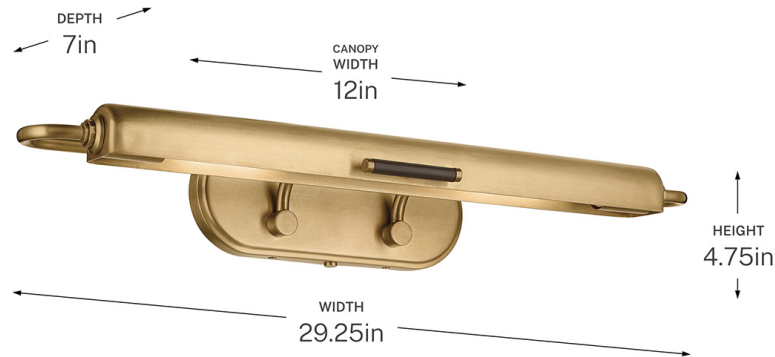

SPECIFICATIONS

Certifications/Qualifications

ADA Compliant	No
Prop65	Yes
Location Rating	Dry
	kichler.com/warranty

Dimensions

Height	4.75"
Width	29.25"
Height From Center Of Wall Opening (Spec Sheet)	2.5"
Depth	7"
Weight	7.22 LBS
Canopy Height	4.75"
Canopy Width	12"
Canopy Depth	1"

Mounting/Installation

Interior/Exterior	Interior Product
Mounting Weight	7.22 LBS
Lead Wire Length	72
Wire Connectors	Wire Nuts

FIXTURE ATTRIBUTES

Housing/Glass

Primary Material	Brass
------------------	-------

Outer Shade Details

Type	Shade
Location	Outer
Material	Brass
Shape	Rectangle
Length	24"
Height	2.5"
Width	2.5"

Product/Ordering Information

SKU	52820LBR
Finish	Lacquered Brass
UPC	783927090070

Finishes

-  Black | Champagne Bronze™
-  Champagne Bronze™
-  Lacquered Brass
-  Lacquered Bronze | Lacquered Brass