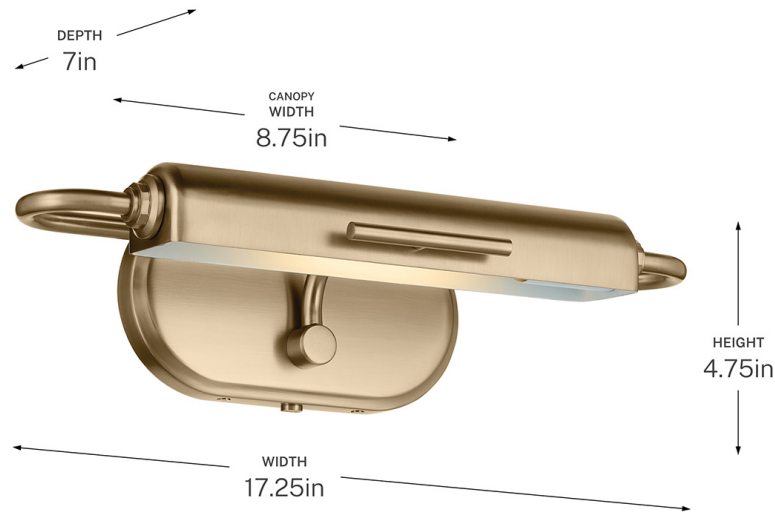

SPECIFICATIONS

Certifications/Qualifications

ADA Compliant	No
Prop65	Yes
Location Rating	Dry
	kichler.com/warranty

Dimensions

Height	4.75"
Width	17.25"
Height From Center Of Wall Opening (Spec Sheet)	2.5"
Depth	7"
Weight	4.58 LBS
Canopy Height	4.75"
Canopy Width	8.75"
Canopy Depth	1"

Mounting/Installation

Interior/Exterior	Interior Product
Mounting Weight	4.58 LBS
Lead Wire Length	72
Wire Connectors	Wire Nuts

FIXTURE ATTRIBUTES

Housing/Glass

Primary Material	Steel
------------------	-------

Outer Shade Details

Type	Shade
Location	Outer
Material	Steel
Shape	Rectangle
Length	12"
Height	2.5"
Width	2.5"

Product/Ordering Information

SKU	52819CPZ
Finish	Champagne Bronze™
UPC	783927089999

Finishes

-  Black | Champagne Bronze™
-  Champagne Bronze™
-  Lacquered Brass
-  Lacquered Bronze | Lacquered Brass