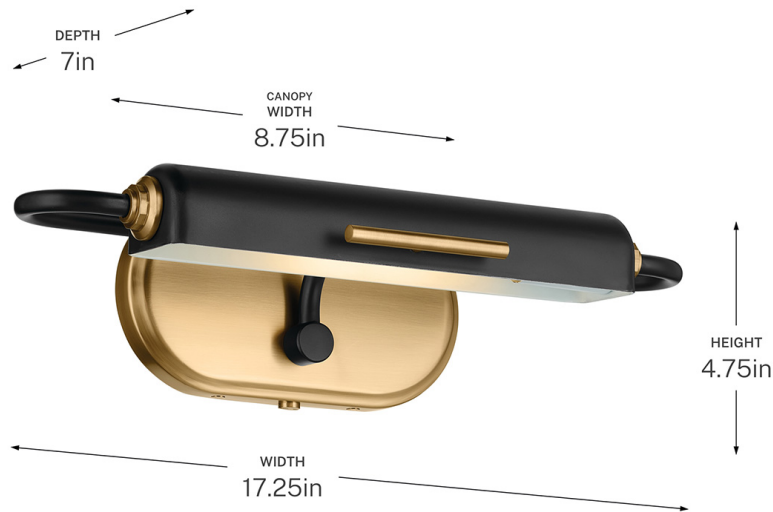

SPECIFICATIONS

Certifications/Qualifications

ADA Compliant	No
Prop65	Yes
Location Rating	Dry
	kichler.com/warranty

Dimensions

Height	4.75"
Width	17.25"
Height From Center Of Wall Opening (Spec Sheet)	2.5"
Depth	7"
Weight	4.58 LBS
Canopy Height	4.75"
Canopy Width	8.75"
Canopy Depth	1"

Mounting/Installation

Interior/Exterior	Interior Product
Mounting Weight	4.58 LBS
Lead Wire Length	72
Wire Connectors	Wire Nuts

FIXTURE ATTRIBUTES

Housing/Glass

Primary Material	Steel
------------------	-------

Outer Shade Details

Type	Shade
Location	Outer
Material	Steel
Shape	Rectangle
Length	12"
Height	2.5"
Width	2.5"

Product/Ordering Information

SKU	52819BK
Finish	Black
UPC	783927089982

Finishes

-  Black | Champagne Bronze™
-  Champagne Bronze™
-  Lacquered Brass
-  Lacquered Bronze | Lacquered Brass