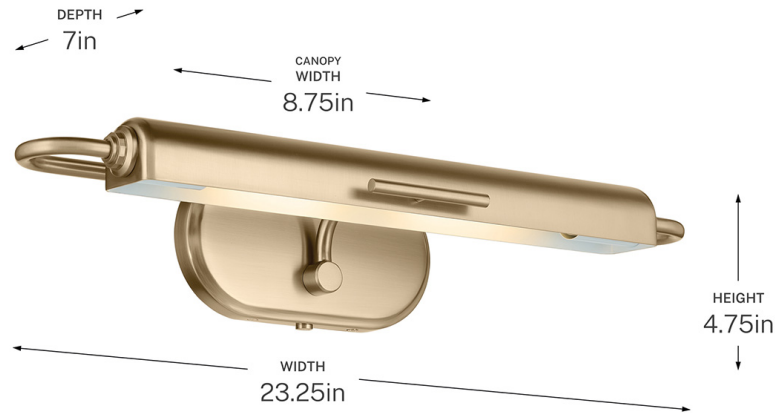

SPECIFICATIONS

Certifications/Qualifications

ADA Compliant	No
Prop65	Yes
Location Rating	Dry
	kichler.com/warranty

Dimensions

Height	4.75"
Width	23.25"
Height From Center Of Wall Opening (Spec Sheet)	2.5"
Depth	7"
Weight	5.43 LBS
Canopy Height	4.75"
Canopy Width	8.75"
Canopy Depth	1"

Mounting/Installation

Interior/Exterior	Interior Product
Mounting Weight	5.43 LBS
Lead Wire Length	72
Wire Connectors	Wire Nuts

FIXTURE ATTRIBUTES

Housing/Glass

Primary Material	Steel
------------------	-------

Outer Shade Details

Type	Shade
Location	Outer
Material	Steel
Shape	Rectangle
Length	18"
Height	2.5"
Width	2.5"

Product/Ordering Information

SKU	52818CPZ
Finish	Champagne Bronze™
UPC	783927089968

Finishes

-  Black | Champagne Bronze™
-  Champagne Bronze™
-  Lacquered Brass
-  Lacquered Bronze | Lacquered Brass