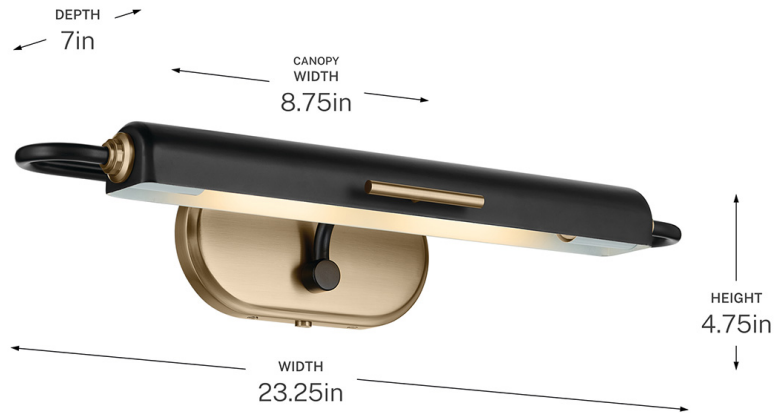

**SPECIFICATIONS**

**Certifications/Qualifications**

ADA Compliant	No
Prop65	Yes
Location Rating	Dry
	<a href="http://kichler.com/warranty">kichler.com/warranty</a>

**Dimensions**

Height	4.75"
Width	23.25"
Height From Center Of Wall Opening (Spec Sheet)	2.5"
Depth	7"
Weight	5.43 LBS
Canopy Height	4.75"
Canopy Width	8.75"
Canopy Depth	1"

**Mounting/Installation**

Interior/Exterior	Interior Product
Mounting Weight	5.43 LBS
Lead Wire Length	72
Wire Connectors	Wire Nuts

**FIXTURE ATTRIBUTES**

**Housing/Glass**

Primary Material	Steel
------------------	-------

**Outer Shade Details**

Type	Shade
Location	Outer
Material	Steel
Shape	Rectangle
Length	18"
Height	2.5"
Width	2.5"

**Product/Ordering Information**

SKU	52818BK
Finish	Black
UPC	783927089937

**Finishes**

-  Black | Champagne Bronze™
-  Champagne Bronze™
-  Lacquered Brass
-  Lacquered Bronze | Lacquered Brass