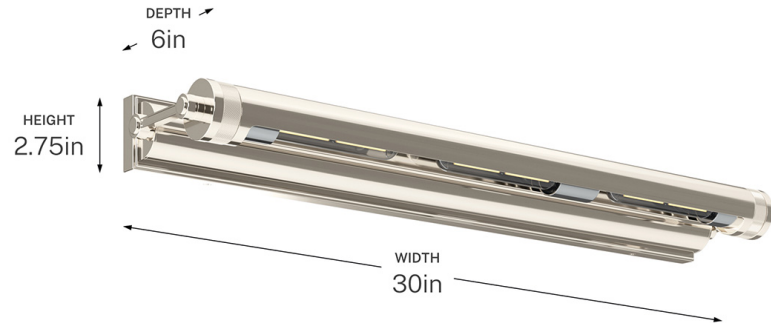

SPECIFICATIONS

Certifications/Qualifications

ADA Compliant	No
Prop65	Yes
Location Rating	Dry
	kichler.com/warranty

Dimensions

Height	2.75"
Width	30"
Height From Center Of Wall Opening (Spec Sheet)	1.5"
Depth	6"
Weight	7.5 LBS
Canopy Height	2.75"
Canopy Width	29.25"
Canopy Depth	2.25"

Electrical

Input Voltage	120 V

Light Source

Light Source	Bulb
Lamp Included	Not Included
# Of Bulbs/LED Modules	3
Max Or Nominal Watt	13 W
Lamp Type	T10
Socket Type	E26 (Medium)
Dimmable	Yes

Mounting/Installation

Interior/Exterior	Interior Product
Mounting Weight	7.5 LBS
Lead Wire Length	72

FIXTURE ATTRIBUTES

Housing/Glass

Primary Material	Steel

Outer Shade Details

Type	Shade
Location	Outer
Material	Steel
Shape	Rectangle
Length	29.25"
Height	2.25"
Width	2.25"

Product/Ordering Information

SKU	52816PN
Finish	Polished Nickel
UPC	783927090810

Finishes

- Black
- Champagne Bronze™
- Polished Nickel