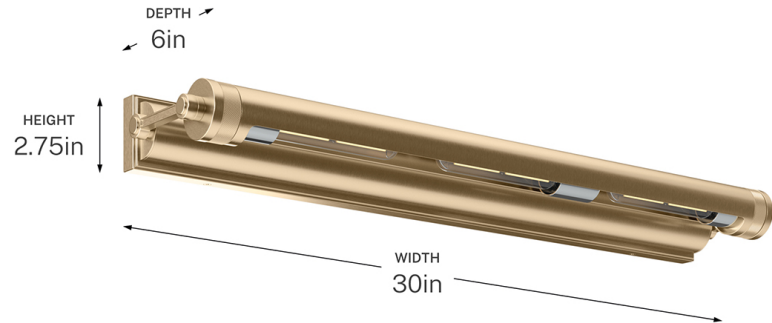

SPECIFICATIONS

Certifications/Qualifications

ADA Compliant	No
Prop65	Yes
Location Rating	Dry
	kichler.com/warranty

Dimensions

Height	2.75"
Width	30"
Height From Center Of Wall Opening (Spec Sheet)	1.5"
Depth	6"
Weight	7.5 LBS
Canopy Height	2.75"
Canopy Width	29.25"
Canopy Depth	2.25"

Mounting/Installation

Interior/Exterior	Interior Product
Mounting Weight	7.5 LBS
Lead Wire Length	72

FIXTURE ATTRIBUTES

Housing/Glass

Primary Material	Steel
------------------	-------

Outer Shade Details

Type	Shade
Location	Outer
Material	Steel
Shape	Rectangle
Length	29.25"
Height	2.25"
Width	2.25"

Product/Ordering Information

SKU	52816CPZ
Finish	Champagne Bronze™
UPC	783927090773

Finishes

- Black
- Champagne Bronze™
- Polished Nickel

ALSO IN THIS FAMILY