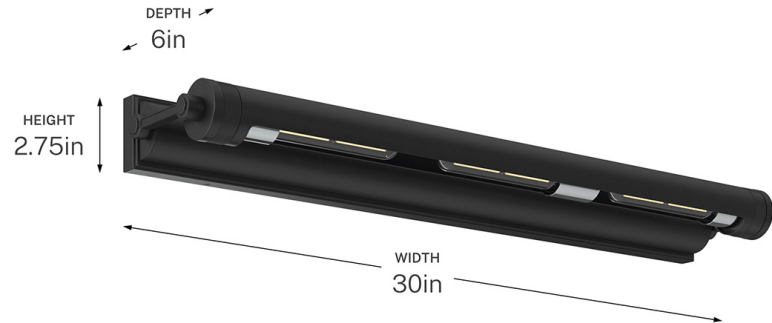

**SPECIFICATIONS**

**Certifications/Qualifications**

ADA Compliant	No
Prop65	Yes
Location Rating	Dry
	<a href="http://kichler.com/warranty">kichler.com/warranty</a>

**Dimensions**

Height	2.75"
Width	30"
Height From Center Of Wall Opening (Spec Sheet)	1.5"
Depth	6"
Weight	7.5 LBS
Canopy Height	2.75"
Canopy Width	29.25"
Canopy Depth	2.25"

**Mounting/Installation**

Interior/Exterior	Interior Product
Mounting Weight	7.5 LBS
Lead Wire Length	72

**FIXTURE ATTRIBUTES**

**Housing/Glass**

Primary Material	Steel
------------------	-------

**Outer Shade Details**

Type	Shade
Location	Outer
Material	Steel
Shape	Rectangle
Length	29.25"
Height	2.25"
Width	2.25"

**Product/Ordering Information**

SKU	52816BK
Finish	Black
UPC	783927090834

**Finishes**

-  Black
-  Champagne Bronze™
-  Polished Nickel