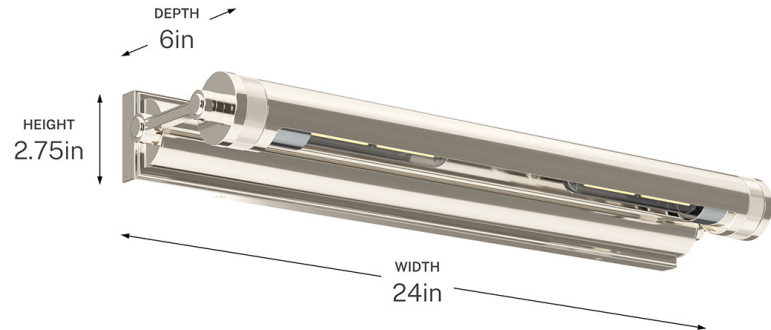

**SPECIFICATIONS**

**Certifications/Qualifications**

ADA Compliant	No
Prop65	Yes
Location Rating	Dry
	<a href="http://kichler.com/warranty">kichler.com/warranty</a>

**Dimensions**

Height	2.75"
Width	24"
Height From Center Of Wall Opening (Spec Sheet)	1.5"
Depth	6"
Weight	7.5 LBS
Canopy Height	2.75"
Canopy Width	23.25"
Canopy Depth	2.25"

**Mounting/Installation**

Interior/Exterior	Interior Product
Mounting Weight	7.5 LBS
Lead Wire Length	72

**FIXTURE ATTRIBUTES**

**Housing/Glass**

Primary Material	Steel
------------------	-------

**Outer Shade Details**

Type	Shade
Location	Outer
Material	Steel
Shape	Rectangle
Length	23.25"
Height	2.25"
Width	2.25"

**Product/Ordering Information**

SKU	52815PN
Finish	Polished Nickel
UPC	783927090742

**Finishes**

- Black
- Champagne Bronze™
- Polished Nickel