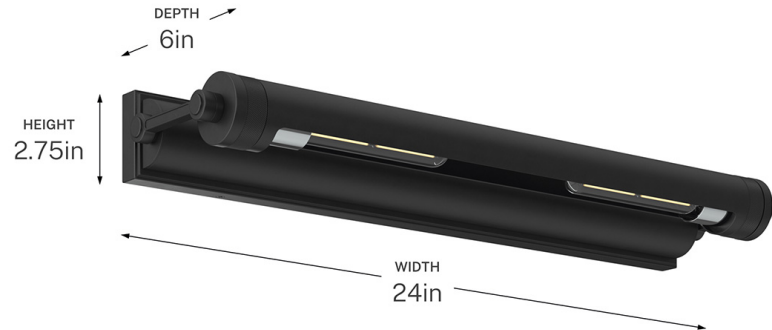

SPECIFICATIONS

Certifications/Qualifications

ADA Compliant	No
Prop65	Yes
Location Rating	Dry
	kichler.com/warranty

Dimensions

Height	2.75"
Width	24"
Height From Center Of Wall Opening (Spec Sheet)	1.5"
Depth	6"
Weight	7.5 LBS
Canopy Height	2.75"
Canopy Width	23.25"
Canopy Depth	2.25"

Electrical

Input Voltage	120 V

Light Source

Light Source	Bulb
Lamp Included	Not Included
# Of Bulbs/LED Modules	2
Max Or Nominal Watt	13 W
Lamp Type	T10
Socket Type	E26 (Medium)
Dimmable	Yes

Mounting/Installation

Interior/Exterior	Interior Product
Mounting Weight	7.5 LBS
Lead Wire Length	72

FIXTURE ATTRIBUTES

Housing/Glass

Primary Material	Steel

Outer Shade Details

Type	Shade
Location	Outer
Material	Steel
Shape	Rectangle
Length	23.25"
Height	2.25"
Width	2.25"

Product/Ordering Information

SKU	52815BK
Finish	Black
UPC	783927090551

Finishes

- Black
- Champagne Bronze™
- Polished Nickel