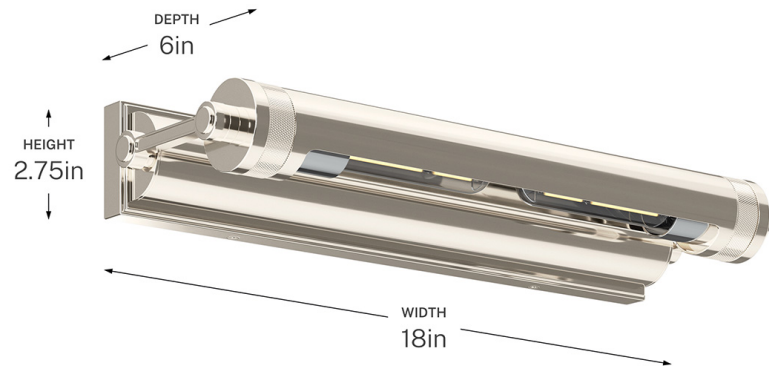

SPECIFICATIONS

Certifications/Qualifications

ADA Compliant	No
Prop65	Yes
Location Rating	Dry
	kichler.com/warranty

Dimensions

Height	2.75"
Width	18"
Height From Center Of Wall Opening (Spec Sheet)	1.5"
Depth	6"
Weight	6.1 LBS
Canopy Height	2.75"
Canopy Width	17.25"
Canopy Depth	2.25"

Mounting/Installation

Interior/Exterior	Interior Product
Mounting Weight	6.1 LBS
Lead Wire Length	72

FIXTURE ATTRIBUTES

Housing/Glass

Primary Material	Steel
------------------	-------

Outer Shade Details

Type	Shade
Location	Outer
Material	Steel
Shape	Rectangle
Length	17.25"
Height	2.25"
Width	2.25"

Product/Ordering Information

SKU	52814PN
Finish	Polished Nickel
UPC	783927090490

Finishes

- Black
- Champagne Bronze™
- Polished Nickel

ALSO IN THIS FAMILY

52813BK

52813CPZ

52813PN