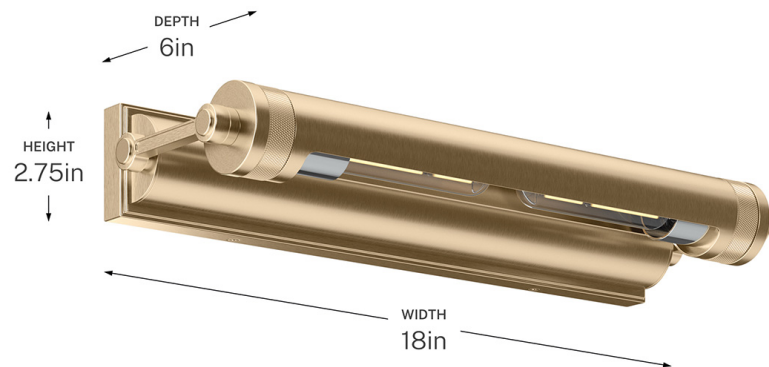

SPECIFICATIONS

Certifications/Qualifications

ADA Compliant	No
Prop65	Yes
Location Rating	Dry
	kichler.com/warranty

Dimensions

Height	2.75"
Width	18"
Height From Center Of Wall Opening (Spec Sheet)	1.5"
Depth	6"
Weight	6.1 LBS
Canopy Height	2.75"
Canopy Width	17.25"
Canopy Depth	2.25"

Electrical

Input Voltage	120 V
---------------	-------

Light Source

Light Source	Bulb
Lamp Included	Not Included
# Of Bulbs/LED Modules	2
Max Or Nominal Watt	13 W
Lamp Type	T10
Socket Type	E26 (Medium)
Dimmable	Yes

Mounting/Installation

Interior/Exterior	Interior Product
Mounting Weight	6.1 LBS
Lead Wire Length	72

FIXTURE ATTRIBUTES

Housing/Glass

Primary Material	Steel
------------------	-------

Outer Shade Details

Type	Shade
Location	Outer
Material	Steel
Shape	Rectangle
Length	17.25"
Height	2.25"
Width	2.25"

Product/Ordering Information

SKU	52814CPZ
Finish	Champagne Bronze™
UPC	783927090483

Finishes

-  Black
-  Champagne Bronze™
-  Polished Nickel

ALSO IN THIS FAMILY